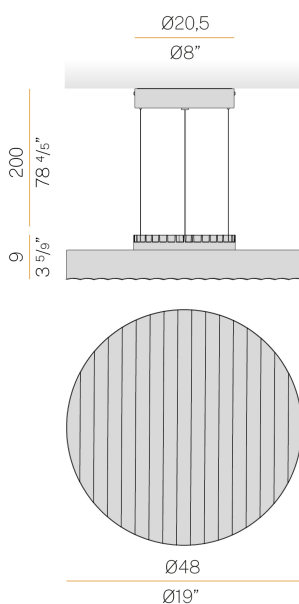

PANZERI

Côte

220-240V AC dimmable (phase cut)

L06101.050.0404

● white

Data sheet

CODE	L06101.050.0404
SYSTEM POWER CONSUMPTION	22,5W
EFFICACY	85lm/W
LIGHT SOURCE	LED
COLOUR TEMPERATURE	3000K Ra>90
LIGHT DISTRIBUTION	diffused
POWER SUPPLY	220-240V AC
FREQUENCY	50/60Hz
ELECTRICAL CONFIGURATION	dimmable (phase cut)
DRIVER	integrated included
NOMINAL LUMINOUS FLUX	2702lm
LUMEN OUTPUT	1870lm
EFFICIENCY	69.2%
WEIGHT	4.70 Kg
PROTECTION DEGREE	IP20
COLOUR TOLLERANCES	SDCM <3
PACKING DIMENSIONS	0,0 x 0,0 x 0,0 cm

Suspension lighting fixture for interiors, with direct light emission.
Die-cast aluminium structure in black or white polyacrylic paint.
Diffuser screen made of frosted blown glass with matt white or smoke grey finish.
2m (78,7") long steel suspension cables.
2,2m (86,6") long power cable in transparent PVC.
Power canopy with metal ceiling bracket and pickled sheet metal covering in white or black polyacrylic paint.

Technical drawing

Application