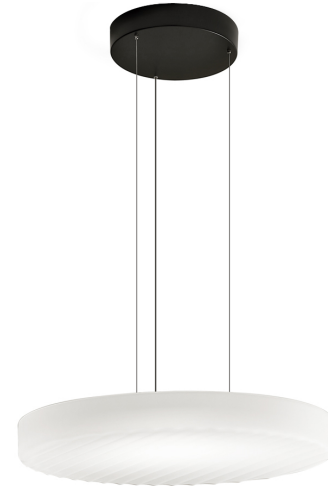

PANZERI

Côte

220-240V AC dimmable (phase cut)

L06002.050.0504

● black

Data sheet

CODE	L06002.050.0504
SYSTEM POWER CONSUMPTION	22,5W
EFFICACY	82.5lm/W
LIGHT SOURCE	LED
COLOUR TEMPERATURE	2700K Ra>90
LIGHT DISTRIBUTION	diffused
POWER SUPPLY	220-240V AC
FREQUENCY	50/60Hz
ELECTRICAL CONFIGURATION	dimmable (phase cut)
DRIVER	integrated included
NOMINAL LUMINOUS FLUX	2621lm
LUMEN OUTPUT	1815lm
EFFICIENCY	69.2%
WEIGHT	4.70 Kg
PROTECTION DEGREE	IP20
COLOUR TOLLERANCES	SDCM <3
PACKING DIMENSIONS	0,0 x 0,0 x 0,0 cm

Suspension lighting fixture for interiors, with direct light emission.
Die-cast aluminium structure in black or white polyacrylic paint.
Diffuser screen made of frosted blown glass with matt white or smoke grey finish.
2m (78,7") long steel suspension cables.
2,2m (86,6") long power cable in transparent PVC.
Power canopy with metal ceiling bracket and pickled sheet metal covering in white or black polyacrylic paint.