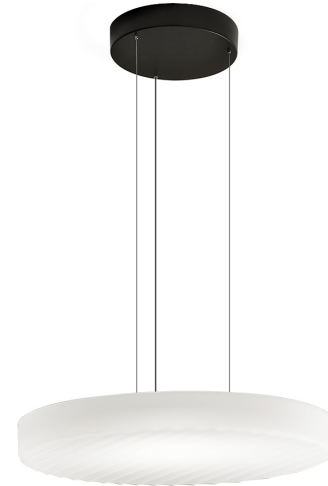

## Côte

220-240V AC dimmable (phase cut)

L06002.050.0504

● black

### Data sheet

CODE	L06002.050.0504
SYSTEM POWER CONSUMPTION	22,5W
EFFICACY	82.5lm/W
LIGHT SOURCE	LED
COLOUR TEMPERATURE	2700K Ra>90
LIGHT DISTRIBUTION	diffused
POWER SUPPLY	220-240V AC
FREQUENCY	50/60Hz
ELECTRICAL CONFIGURATION	dimmable (phase cut)
DRIVER	integrated included
NOMINAL LUMINOUS FLUX	2621lm
LUMEN OUTPUT	1815lm
EFFICIENCY	69.2%
WEIGHT	4.70 Kg
PROTECTION DEGREE	IP20
COLOUR TOLLERANCES	SDCM <3
PACKING DIMENSIONS	0,0 x 0,0 x 0,0 cm

Suspension lighting fixture for interiors, with direct light emission. Die-cast aluminium structure in black or white polyacrylic paint. Diffuser screen made of frosted blown glass with matt white or smoke grey finish. 2m (78,7") long steel suspension cables. 2,2m (86,6") long power cable in transparent PVC. Power canopy with metal ceiling bracket and pickled sheet metal covering in white or black polyacrylic paint.