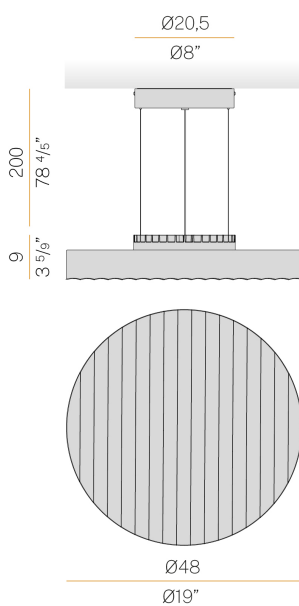

## Côte

220-240V AC dimmable (phase cut)

L06002.050.0504

● black

### Data sheet

CODE	L06002.050.0504
SYSTEM POWER CONSUMPTION	22,5W
EFFICACY	82.5lm/W
LIGHT SOURCE	LED
COLOUR TEMPERATURE	2700K Ra>90
LIGHT DISTRIBUTION	diffused
POWER SUPPLY	220-240V AC
FREQUENCY	50/60Hz
ELECTRICAL CONFIGURATION	dimmable (phase cut)
DRIVER	integrated included
NOMINAL LUMINOUS FLUX	2621lm
LUMEN OUTPUT	1815lm
EFFICIENCY	69.2%
WEIGHT	4.70 Kg
PROTECTION DEGREE	IP20
COLOUR TOLLERANCES	SDCM <3
PACKING DIMENSIONS	0,0 x 0,0 x 0,0 cm

Suspension lighting fixture for interiors, with direct light emission. Die-cast aluminium structure in black or white polyacrylic paint. Diffuser screen made of frosted blown glass with matt white or smoke grey finish. 2m (78,7") long steel suspension cables. 2,2m (86,6") long power cable in transparent PVC. Power canopy with metal ceiling bracket and pickled sheet metal covering in white or black polyacrylic paint.

### Technical drawing