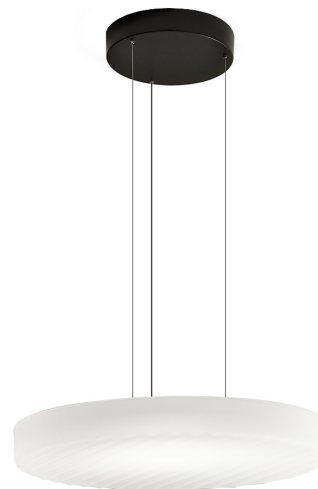

## Côte

220-240V AC dimmable (phase cut)

L06002.050.0504

### Data sheet

CODE	L06002.050.0504
SYSTEM POWER CONSUMPTION	22,5W
EFFICACY	82.5lm/W
LIGHT SOURCE	LED
COLOUR TEMPERATURE	2700K Ra>90
LIGHT DISTRIBUTION	diffused
POWER SUPPLY	220-240V AC
FREQUENCY	50/60Hz
ELECTRICAL CONFIGURATION	dimmable (phase cut)
DRIVER	integrated included
NOMINAL LUMINOUS FLUX	2621lm
LUMEN OUTPUT	1815lm
EFFICIENCY	69.2%
WEIGHT	4.70 Kg
PROTECTION DEGREE	IP20
COLOUR TOLLERANCES	SDCM <3
PACKING DIMENSIONS	0,0 x 0,0 x 0,0 cm

Suspension lighting fixture for interiors, with direct light emission. Die-cast aluminium structure in black or white polyacrylic paint. Diffuser screen made of frosted blown glass with matt white or smoke grey finish. 2m (78,7") long steel suspension cables. 2,2m (86,6") long power cable in transparent PVC. Power canopy with metal ceiling bracket and pickled sheet metal covering in white or black polyacrylic paint.