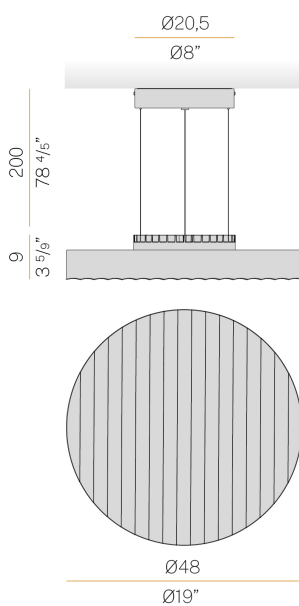

PANZERI

Côte

220-240V AC dimmable (phase cut)

L06002.050.0404

● black

Data sheet

CODE	L06002.050.0404
SYSTEM POWER CONSUMPTION	22,5W
EFFICACY	85lm/W
LIGHT SOURCE	LED
COLOUR TEMPERATURE	3000K Ra>90
LIGHT DISTRIBUTION	diffused
POWER SUPPLY	220-240V AC
FREQUENCY	50/60Hz
ELECTRICAL CONFIGURATION	dimmable (phase cut)
DRIVER	integrated included
NOMINAL LUMINOUS FLUX	2702lm
LUMEN OUTPUT	1870lm
EFFICIENCY	69.2%
WEIGHT	4.70 Kg
PROTECTION DEGREE	IP20
COLOUR TOLLERANCES	SDCM <3
PACKING DIMENSIONS	0,0 x 0,0 x 0,0 cm

Suspension lighting fixture for interiors, with direct light emission.
Die-cast aluminium structure in black or white polyacrylic paint.
Diffuser screen made of frosted blown glass with matt white or smoke grey finish.
2m (78,7") long steel suspension cables.
2,2m (86,6") long power cable in transparent PVC.
Power canopy with metal ceiling bracket and pickled sheet metal covering in white or black polyacrylic paint.

Technical drawing

Application