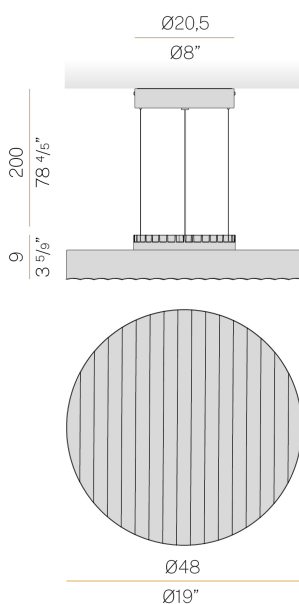

## Côte

220-240V AC dimmable (phase cut)

L06001.050.0504

● white

### Data sheet

CODE	L06001.050.0504
SYSTEM POWER CONSUMPTION	22,5W
EFFICACY	82.5lm/W
LIGHT SOURCE	LED
COLOUR TEMPERATURE	2700K Ra>90
LIGHT DISTRIBUTION	diffused
POWER SUPPLY	220-240V AC
FREQUENCY	50/60Hz
ELECTRICAL CONFIGURATION	dimmable (phase cut)
DRIVER	integrated included
NOMINAL LUMINOUS FLUX	2621lm
LUMEN OUTPUT	1815lm
EFFICIENCY	69.2%
WEIGHT	4.70 Kg
PROTECTION DEGREE	IP20
COLOUR TOLLERANCES	SDCM <3
PACKING DIMENSIONS	0,0 x 0,0 x 0,0 cm

Suspension lighting fixture for interiors, with direct light emission. Die-cast aluminium structure in black or white polyacrylic paint. Diffuser screen made of frosted blown glass with matt white or smoke grey finish. 2m (78,7") long steel suspension cables. 2,2m (86,6") long power cable in transparent PVC. Power canopy with metal ceiling bracket and pickled sheet metal covering in white or black polyacrylic paint.

### Technical drawing