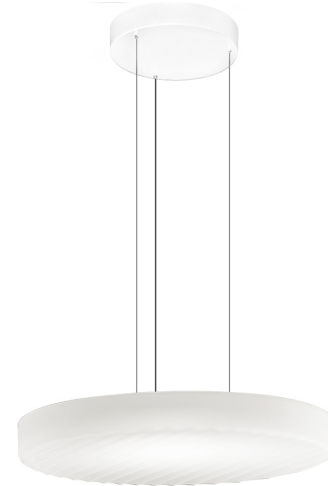

## Côte

220-240V AC dimmable (phase cut)

L06001.050.0504

● white

### Data sheet

CODE	L06001.050.0504
SYSTEM POWER CONSUMPTION	22,5W
EFFICACY	82.5lm/W
LIGHT SOURCE	LED
COLOUR TEMPERATURE	2700K Ra>90
LIGHT DISTRIBUTION	diffused
POWER SUPPLY	220-240V AC
FREQUENCY	50/60Hz
ELECTRICAL CONFIGURATION	dimmable (phase cut)
DRIVER	integrated included
NOMINAL LUMINOUS FLUX	2621lm
LUMEN OUTPUT	1815lm
EFFICIENCY	69.2%
WEIGHT	4.70 Kg
PROTECTION DEGREE	IP20
COLOUR TOLLERANCES	SDCM <3
PACKING DIMENSIONS	0,0 x 0,0 x 0,0 cm

Suspension lighting fixture for interiors, with direct light emission. Die-cast aluminium structure in black or white polyacrylic paint. Diffuser screen made of frosted blown glass with matt white or smoke grey finish. 2m (78,7") long steel suspension cables. 2,2m (86,6") long power cable in transparent PVC. Power canopy with metal ceiling bracket and pickled sheet metal covering in white or black polyacrylic paint.