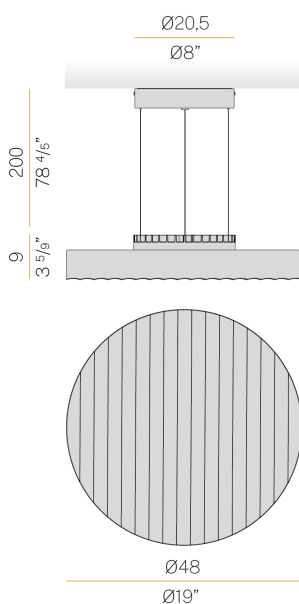

PANZERI

Côte

220-240V AC dimmable (phase cut)

L06001.050.0404

white

Data sheet

CODE	L06001.050.0404
SYSTEM POWER CONSUMPTION	22,5W
EFFICACY	85lm/W
LIGHT SOURCE	LED
COLOUR TEMPERATURE	3000K Ra>90
LIGHT DISTRIBUTION	diffused
POWER SUPPLY	220-240V AC
FREQUENCY	50/60Hz
ELECTRICAL CONFIGURATION	dimmable (phase cut)
DRIVER	integrated included
NOMINAL LUMINOUS FLUX	2702lm
LUMEN OUTPUT	1870lm
EFFICIENCY	69.2%
WEIGHT	4.70 Kg
PROTECTION DEGREE	IP20
COLOUR TOLLERANCES	SDCM <3
PACKING DIMENSIONS	0,0 x 0,0 x 0,0 cm

Suspension lighting fixture for interiors, with direct light emission.
Die-cast aluminium structure in black or white polyacrylic paint.
Diffuser screen made of frosted blown glass with matt white or smoke grey finish.
2m (78,7") long steel suspension cables.
2,2m (86,6") long power cable in transparent PVC.
Power canopy with metal ceiling bracket and pickled sheet metal covering in white or black polyacrylic paint.

Technical drawing

Application