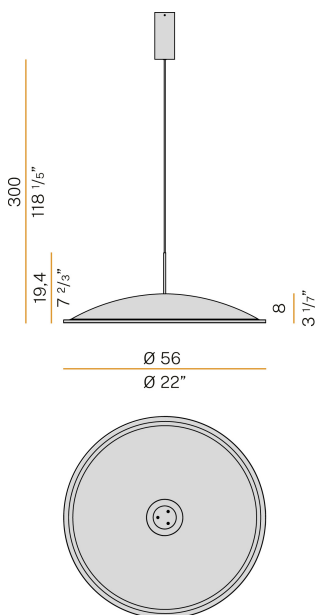

### Data sheet

CODE	L05817.060.0501
SYSTEM POWER CONSUMPTION	8,5W
EFFICACY	67,25lm/W
LIGHT SOURCE	LED
LIGHT SOURCE LIFETIME	L80 (B10) 70.000h
COLOUR TEMPERATURE	2700K Ra>90
LIGHT DISTRIBUTION	diffused
POWER SUPPLY	220-240V AC
FREQUENCY	50/60Hz
ELECTRICAL CONFIGURATION	ON-OFF
DRIVER	integrated included
NOMINAL LUMINOUS FLUX	637lm
LUMEN OUTPUT	538lm
EFFICIENCY	84,5%
WEIGHT	1,20 Kg
PROTECTION DEGREE	IP40
COLOUR TOLLERANCES	SDCM 3
PACKING DIMENSIONS	58,0 x 58,0 x 14,0 cm

### Technical drawing