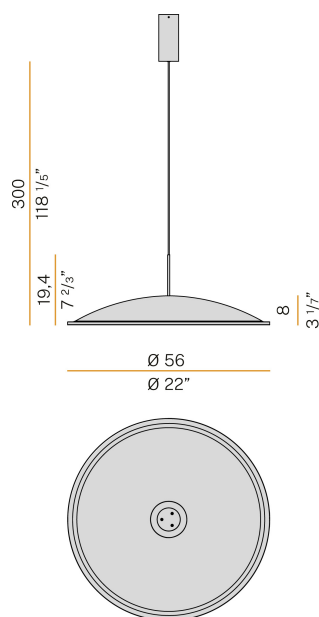

### Data sheet

CODE	L05802.060.0501
SYSTEM POWER CONSUMPTION	8,5W
EFFICACY	67.25lm/W
LIGHT SOURCE	LED
LIGHT SOURCE LIFETIME	L80 (B10) 70.000h
COLOUR TEMPERATURE	2700K Ra>90
LIGHT DISTRIBUTION	diffused
POWER SUPPLY	220-240V AC
FREQUENCY	50/60Hz
ELECTRICAL CONFIGURATION	ON-OFF
DRIVER	integrated included
NOMINAL LUMINOUS FLUX	637lm
LUMEN OUTPUT	538lm
EFFICIENCY	84.5%
WEIGHT	1,20 Kg
PROTECTION DEGREE	IP40
COLOUR TOLLERANCES	SDCM 3
PACKING DIMENSIONS	58,0 x 58,0 x 14,0 cm

### Technical drawing