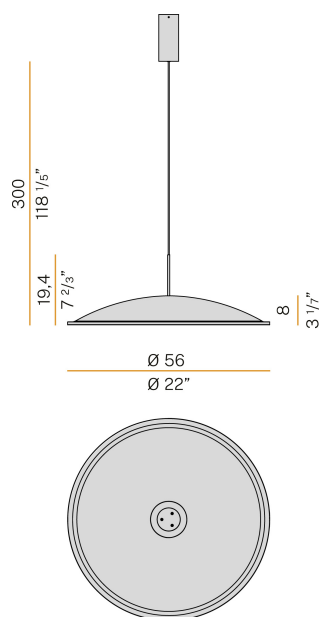

PANZERI

Phi

220-240V AC ON-OFF
L05801.060.0501

● white

Data sheet

CODE	L05801.060.0501
SYSTEM POWER CONSUMPTION	8,5W
EFFICACY	67.25lm/W
LIGHT SOURCE	LED
LIGHT SOURCE LIFETIME	L80 (B10) 70.000h
COLOUR TEMPERATURE	2700K Ra>90
LIGHT DISTRIBUTION	diffused
POWER SUPPLY	220-240V AC
FREQUENCY	50/60Hz
ELECTRICAL CONFIGURATION	ON-OFF
DRIVER	integrated included
NOMINAL LUMINOUS FLUX	637lm
LUMEN OUTPUT	538lm
EFFICIENCY	84.5%
WEIGHT	1,20 Kg
PROTECTION DEGREE	IP40
COLOUR TOLLERANCES	SDCM 3
PACKING DIMENSIONS	58,0 x 58,0 x 14,0 cm

Sound-absorbing suspension lamp for direct lighting, with integrated driver.
Sound-absorbing lampshade by Slalom composed of 75% recycled plastic material covered with 96% recycled felt.
LED light source available in 2700K, in white, black and mat brass finishes with 'milk' lampshade and in bronze and titanium finishes with 'mud' lampshade.

Technical drawing

Polar diagram