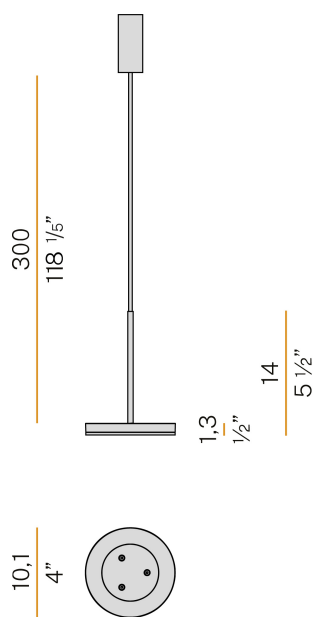

PANZERI

Bella

220-240V AC ON-OFF
L05219.011.0501

 mat brass

Data sheet

CODE	L05219.011.0501
SYSTEM POWER CONSUMPTION	6,5W
EFFICACY	64.67lm/W
LIGHT SOURCE	LED
LIGHT SOURCE LIFETIME	L80 (B10) 70.000h
COLOUR TEMPERATURE	2700K Ra>90
LIGHT DISTRIBUTION	diffused
POWER SUPPLY	220-240V AC
FREQUENCY	50/60Hz
ELECTRICAL CONFIGURATION	ON-OFF
DRIVER	integrated included
NOMINAL LUMINOUS FLUX	460lm
LUMEN OUTPUT	388lm
EFFICIENCY	84.3%
WEIGHT	0,55 Kg
PROTECTION DEGREE	IP40
COLOUR TOLLERANCES	SDCM 3
PACKING DIMENSIONS	13,0 x 24,0 x 12,0 cm

Suspension lighting fixture for interiors, with direct light emission.
Die-cast aluminium structure in white, black, bronze, mat brass or titanium polyacrylic paint.
Modelled acrylic diffuser with mat finish.
Aluminium closing disk in polyacrylic paint.
Suspension kit with rod in brass tube in polyacrylic paint.
3m (118,1") long suspension and coaxial power cable in transparent PVC.
Power canopy with pickled sheet metal ceiling bracket and extruded aluminium covering in white, black, bronze, mat brass or titanium polyacrylic paint.

Technical drawing

Polar diagram

PANZERI

Bella

Accessories / diffusion

YPL05207.015

Ivory pleated fabric lampshade, simple snap installation.