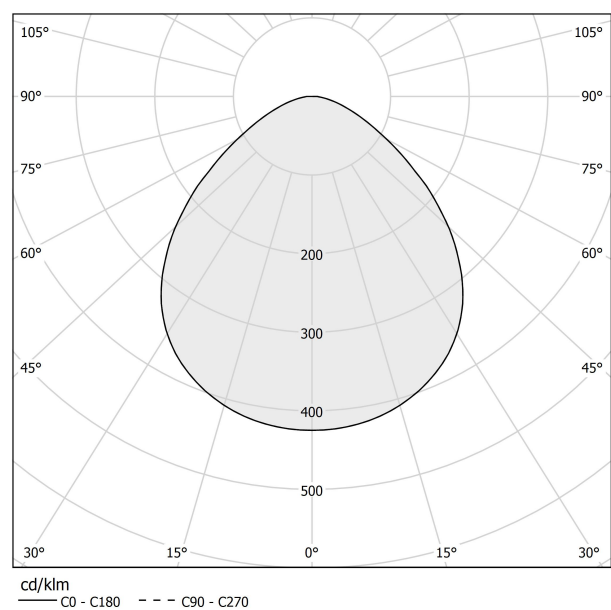

Polar diagram