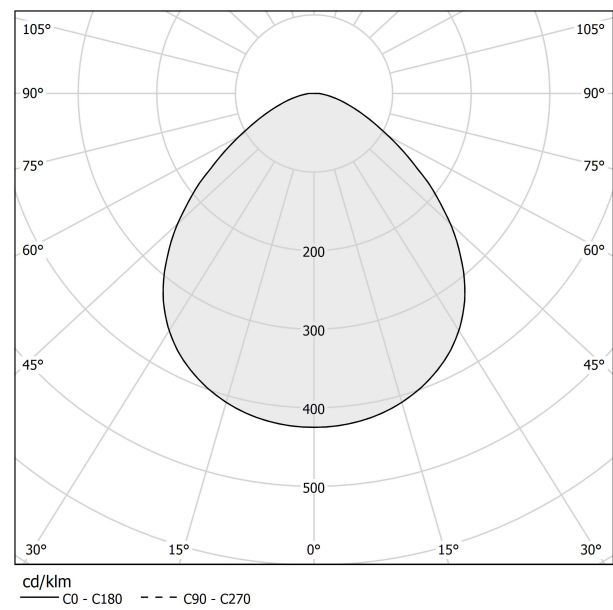

### Data sheet

|                          |                       |
|--------------------------|-----------------------|
| CODE                     | L05201.011.0501       |
| SYSTEM POWER CONSUMPTION | 6,5W                  |
| EFFICACY                 | 64.67lm/W             |
| LIGHT SOURCE             | LED                   |
| LIGHT SOURCE LIFETIME    | L80 (B10) 70.000h     |
| COLOUR TEMPERATURE       | 2700K Ra>90           |
| LIGHT DISTRIBUTION       | diffused              |
| POWER SUPPLY             | 220-240V AC           |
| FREQUENCY                | 50/60Hz               |
| ELECTRICAL CONFIGURATION | ON-OFF                |
| DRIVER                   | integrated included   |
| NOMINAL LUMINOUS FLUX    | 460lm                 |
| LUMEN OUTPUT             | 388lm                 |
| EFFICIENCY               | 84.3%                 |
| WEIGHT                   | 0,55 Kg               |
| PROTECTION DEGREE        | IP40                  |
| COLOUR TOLLERANCES       | SDCM 3                |
| PACKING DIMENSIONS       | 13,0 x 24,0 x 12,0 cm |

### Polar diagram