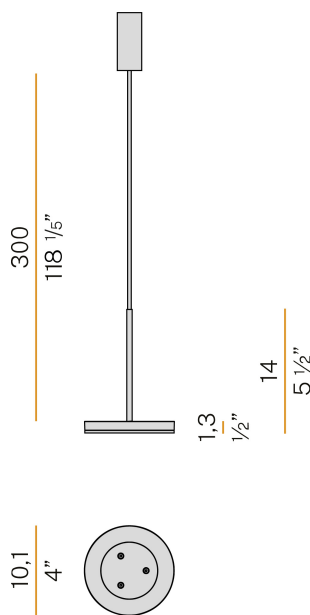

## Bella

220-240V AC ON-OFF  
L05201.011.0501

● white

### Data sheet

|                          |                       |
|--------------------------|-----------------------|
| CODE                     | L05201.011.0501       |
| SYSTEM POWER CONSUMPTION | 6,5W                  |
| EFFICACY                 | 64.67lm/W             |
| LIGHT SOURCE             | LED                   |
| LIGHT SOURCE LIFETIME    | L80 (B10) 70.000h     |
| COLOUR TEMPERATURE       | 2700K Ra>90           |
| LIGHT DISTRIBUTION       | diffused              |
| POWER SUPPLY             | 220-240V AC           |
| FREQUENCY                | 50/60Hz               |
| ELECTRICAL CONFIGURATION | ON-OFF                |
| DRIVER                   | integrated included   |
| NOMINAL LUMINOUS FLUX    | 460lm                 |
| LUMEN OUTPUT             | 388lm                 |
| EFFICIENCY               | 84.3%                 |
| WEIGHT                   | 0,55 Kg               |
| PROTECTION DEGREE        | IP40                  |
| COLOUR TOLLERANCES       | SDCM 3                |
| PACKING DIMENSIONS       | 13,0 x 24,0 x 12,0 cm |

Suspension lighting fixture for interiors, with direct light emission.  
Die-cast aluminium structure in white, black, bronze, mat brass or titanium polyacrylic paint.  
Modelled acrylic diffuser with mat finish.  
Aluminium closing disk in polyacrylic paint.  
Suspension kit with rod in brass tube in polyacrylic paint.  
3m (118,1") long suspension and coaxial power cable in transparent PVC.  
Power canopy with pickled sheet metal ceiling bracket and extruded aluminium covering in white, black, bronze, mat brass or titanium polyacrylic paint.

### Technical drawing