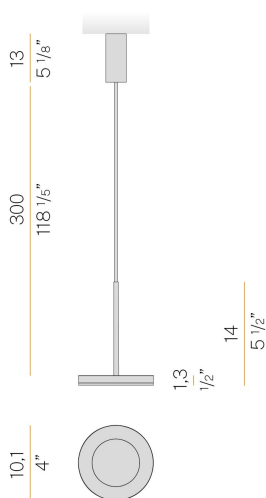

PANZERI

Bella

220-240V AC ON-OFF
L05201.011.0501

● white

Data sheet

CODE	L05201.011.0501
SYSTEM POWER CONSUMPTION	6,5W
EFFICACY	64.67lm/W
LIGHT SOURCE	LED
LIGHT SOURCE LIFETIME	L80 (B10) 70.000h
COLOUR TEMPERATURE	2700K Ra>90
LIGHT DISTRIBUTION	diffused
POWER SUPPLY	220-240V AC
FREQUENCY	50/60Hz
ELECTRICAL CONFIGURATION	ON-OFF
DRIVER	integrated included
NOMINAL LUMINOUS FLUX	460lm
LUMEN OUTPUT	388lm
EFFICIENCY	84.3%
WEIGHT	0,55 Kg
PROTECTION DEGREE	IP40
COLOUR TOLLERANCES	SDCM 3
PACKING DIMENSIONS	13,0 x 24,0 x 12,0 cm

Suspension lighting fixture for interiors, with direct light emission.
Die-cast aluminium structure in white, black, bronze, mat brass or titanium polyacrylic paint.
Modelled acrylic diffuser with mat finish.
Aluminium closing disk in polyacrylic paint.
Suspension kit with rod in brass tube in polyacrylic paint.
3m (118,1") long suspension and coaxial power cable in transparent PVC.
Power canopy with pickled sheet metal ceiling bracket and extruded aluminium covering in white, black, bronze, mat brass or titanium polyacrylic paint.

Technical drawing

Polar diagram

PANZERI

Bella

Accessories / diffusion

YPL05207.015

Ivory pleated fabric lampshade, simple snap installation.