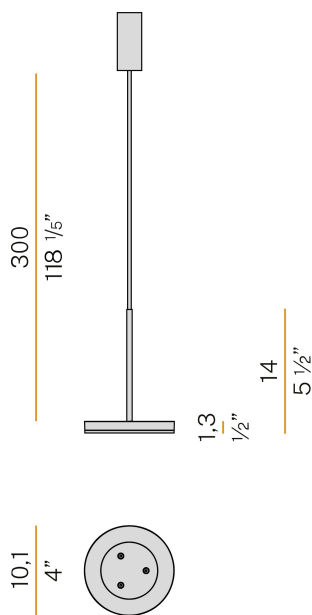

PANZERI

Bella

220-240V AC ON-OFF
L05201.011.0501

● white

Data sheet

CODE	L05201.011.0501
SYSTEM POWER CONSUMPTION	6,5W
EFFICACY	64.67lm/W
LIGHT SOURCE	LED
LIGHT SOURCE LIFETIME	L80 (B10) 70.000h
COLOUR TEMPERATURE	2700K Ra>90
LIGHT DISTRIBUTION	diffused
POWER SUPPLY	220-240V AC
FREQUENCY	50/60Hz
ELECTRICAL CONFIGURATION	ON-OFF
DRIVER	integrated included
NOMINAL LUMINOUS FLUX	460lm
LUMEN OUTPUT	388lm
EFFICIENCY	84.3%
WEIGHT	0,55 Kg
PROTECTION DEGREE	IP40
COLOUR TOLLERANCES	SDCM 3
PACKING DIMENSIONS	13,0 x 24,0 x 12,0 cm

Suspension lighting fixture for interiors, with direct light emission.
Die-cast aluminium structure in white, black, bronze, mat brass or titanium polyacrylic paint.
Modelled acrylic diffuser with mat finish.
Aluminium closing disk in polyacrylic paint.
Suspension kit with rod in brass tube in polyacrylic paint.
3m (118,1") long suspension and coaxial power cable in transparent PVC.
Power canopy with pickled sheet metal ceiling bracket and extruded aluminium covering in white, black, bronze, mat brass or titanium polyacrylic paint.

Technical drawing

Polar diagram

PANZERI

Bella

Accessories / diffusion

YPL05207.015

Ivory pleated fabric lampshade, simple snap installation.