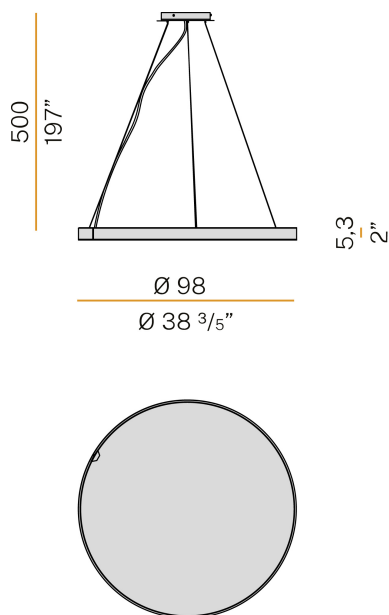

PANZERI

Arena Acoustic

220-240V AC dimmable (DALI/Push DIM)

L04630.100.0502

titanium

Data sheet

CODE	L04630.100.0502
SYSTEM POWER CONSUMPTION	51W
EFFICACY	28.12lm/W
LIGHT SOURCE	LED
LIGHT SOURCE LIFETIME	L70 (B50) 60.000h
COLOUR TEMPERATURE	2700K Ra>90
LIGHT DISTRIBUTION	diffused
POWER SUPPLY	220-240V AC
FREQUENCY	50/60Hz
ELECTRICAL CONFIGURATION	dimmable (DALI/Push DIM)
DRIVER	integrated included
NOMINAL LUMINOUS FLUX	5670lm
LUMEN OUTPUT	1434lm
EFFICIENCY	25.3%
WEIGHT	5,86 Kg
PROTECTION DEGREE	IP20
COLOUR TOLLERANCES	SDCM 3
PACKING DIMENSIONS	107,0 x 107,0 x 11,0 cm

Suspension lighting fixture for interiors, with direct light emission. Bended extruded aluminium structure in white, black, bronze, mat brass or titanium polyacrylic paint. Sound absorbing PET panel in basalt colour with sound absorption Class C for reducing up to 70% of reverberated sound (NRC 0,7) and fire rating Group 1 ISO 9705. Extruded polycarbonate diffuser with opaline finish. 5m (196,9") long steel suspension cables. 5m (196,9") long power cable in transparent PVC. Power canopy with pickled sheet metal ceiling bracket and covering in white, black, bronze, mat brass or titanium polyacrylic paint.

Technical drawing

Polar diagram