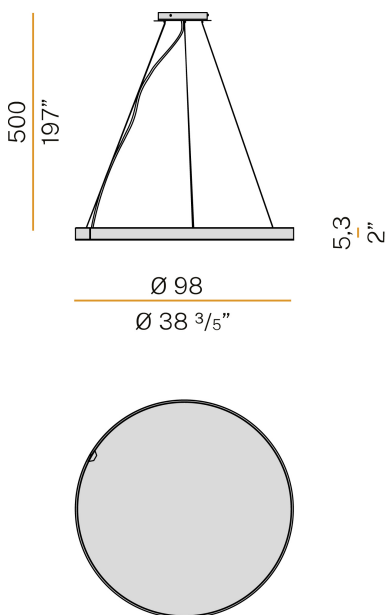

### Data sheet

CODE	L04630.100.0502
SYSTEM POWER CONSUMPTION	37W
EFFICACY	38.76lm/W
LIGHT SOURCE	LED
LIGHT SOURCE LIFETIME	L70 (B50) 60.000h
COLOUR TEMPERATURE	2700K Ra>90
LIGHT DISTRIBUTION	diffused
POWER SUPPLY	220-240V AC
FREQUENCY	50/60Hz
ELECTRICAL CONFIGURATION	dimmable (DALI/Push DIM)
DRIVER	integrated included
NOMINAL LUMINOUS FLUX	4792lm
LUMEN OUTPUT	1434lm
EFFICIENCY	29.9%
WEIGHT	5,86 Kg
PROTECTION DEGREE	IP20
COLOUR TOLLERANCES	SDCM 3
PACKING DIMENSIONS	107,0 x 107,0 x 11,0 cm

Suspension lighting fixture for interiors, with direct light emission. Bended extruded aluminium structure in white, black, bronze, mat brass or titanium polyacrylic paint. Sound absorbing PET panel in basalt colour with sound absorption Class C for reducing up to 70% of reverberated sound (NRC 0,7) and fire rating Group 1 ISO 9705. Extruded polycarbonate diffuser with opaline finish. 5m (196,9") long steel suspension cables. 5m (196,9") long power cable in transparent PVC. Power canopy with pickled sheet metal ceiling bracket and covering in white, black, bronze, mat brass or titanium polyacrylic paint.

### Technical drawing