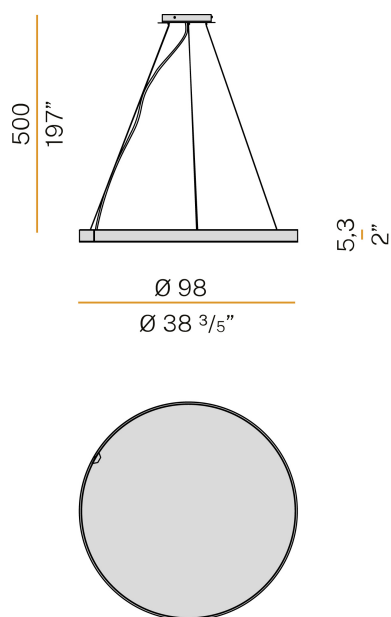

PANZERI

Arena Acoustic

220-240V AC dimmable (DALI/Push DIM)

L04630.100.0502

titanium

Data sheet

CODE	L04630.100.0502
SYSTEM POWER CONSUMPTION	37W
EFFICACY	38.76lm/W
LIGHT SOURCE	LED
LIGHT SOURCE LIFETIME	L70 (B50) 60.000h
COLOUR TEMPERATURE	2700K Ra>90
LIGHT DISTRIBUTION	diffused
POWER SUPPLY	220-240V AC
FREQUENCY	50/60Hz
ELECTRICAL CONFIGURATION	dimmable (DALI/Push DIM)
DRIVER	integrated included
NOMINAL LUMINOUS FLUX	4792lm
LUMEN OUTPUT	1434lm
EFFICIENCY	29.9%
WEIGHT	5,86 Kg
PROTECTION DEGREE	IP20
COLOUR TOLLERANCES	SDCM 3
PACKING DIMENSIONS	107,0 x 107,0 x 11,0 cm

Suspension lighting fixture for interiors, with direct light emission. Bended extruded aluminium structure in white, black, bronze, mat brass or titanium polyacrylic paint. Sound absorbing PET panel in basalt colour with sound absorption Class C for reducing up to 70% of reverberated sound (NRC 0,7) and fire rating Group 1 ISO 9705. Extruded polycarbonate diffuser with opaline finish. 5m (196,9") long steel suspension cables. 5m (196,9") long power cable in transparent PVC. Power canopy with pickled sheet metal ceiling bracket and covering in white, black, bronze, mat brass or titanium polyacrylic paint.

Technical drawing

Polar diagram