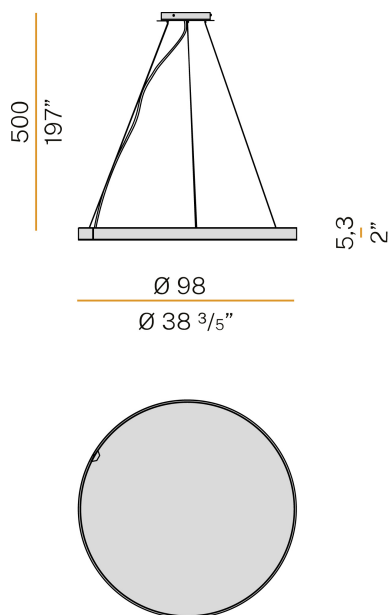

PANZERI

Arena Acoustic

220-240V AC dimmable (DALI/Push DIM)

L04630.100.0502

titanium

Data sheet

CODE	L04630.100.0502
SYSTEM POWER CONSUMPTION	37W
EFFICACY	38.76lm/W
LIGHT SOURCE	LED
LIGHT SOURCE LIFETIME	L70 (B50) 60.000h
COLOUR TEMPERATURE	2700K Ra>90
LIGHT DISTRIBUTION	diffused
POWER SUPPLY	220-240V AC
FREQUENCY	50/60Hz
ELECTRICAL CONFIGURATION	dimmable (DALI/Push DIM)
DRIVER	integrated included
NOMINAL LUMINOUS FLUX	4792lm
LUMEN OUTPUT	1434lm
EFFICIENCY	29.9%
WEIGHT	5,86 Kg
PROTECTION DEGREE	IP20
COLOUR TOLLERANCES	SDCM 3
PACKING DIMENSIONS	107,0 x 107,0 x 11,0 cm

Suspension lighting fixture for interiors, with direct light emission. Bended extruded aluminium structure in white, black, bronze, mat brass or titanium polyacrylic paint. Sound absorbing PET panel in basalt colour with sound absorption Class C for reducing up to 70% of reverberated sound (NRC 0,7) and fire rating Group 1 ISO 9705. Extruded polycarbonate diffuser with opaline finish. 5m (196,9") long steel suspension cables. 5m (196,9") long power cable in transparent PVC. Power canopy with pickled sheet metal ceiling bracket and covering in white, black, bronze, mat brass or titanium polyacrylic paint.

Technical drawing

Polar diagram