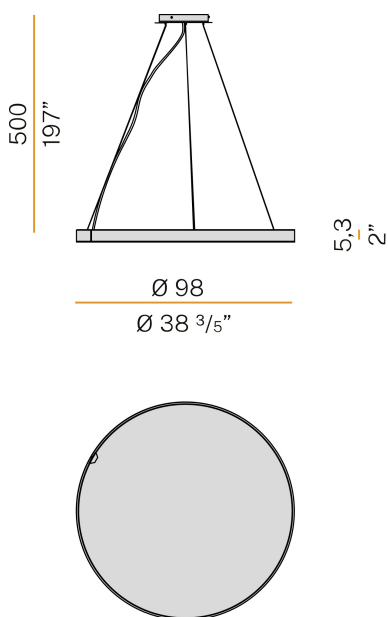

PANZERI

Arena Acoustic

220-240V AC dimmable (DALI/Push DIM)

L04619.100.0502

 matte brass

DIRECT
LIGHT

Data sheet

CODE	L04619.100.0502
SYSTEM POWER CONSUMPTION	37W
EFFICACY	38.76lm/W
LIGHT SOURCE	LED
LIGHT SOURCE LIFETIME	L70 (B50) 60.000h
COLOUR TEMPERATURE	2700K Ra>90
LIGHT DISTRIBUTION	diffused
POWER SUPPLY	220-240V AC
FREQUENCY	50/60Hz
ELECTRICAL CONFIGURATION	dimmable (DALI/Push DIM)
DRIVER	integrated included
NOMINAL LUMINOUS FLUX	4792lm
LUMEN OUTPUT	1434lm
EFFICIENCY	29.9%
WEIGHT	5,86 Kg
PROTECTION DEGREE	IP20
COLOUR TOLLERANCES	SDCM 3
PACKING DIMENSIONS	107,0 x 107,0 x 11,0 cm

Suspension lighting fixture for interiors, with direct light emission.
Bended extruded aluminium structure in white, black, bronze, mat brass or titanium polyacrylic paint.
Sound absorbing PET panel in basalt colour with sound absorption Class C for reducing up to 70% of reverberated sound (NRC 0,7) and fire rating Group 1 ISO 9705.
Extruded polycarbonate diffuser with opaline finish.
5m (196,9") long steel suspension cables.
5m (196,9") long power cable in transparent PVC.
Power canopy with pickled sheet metal ceiling bracket and covering in white, black, bronze, mat brass or titanium polyacrylic paint.

Technical drawing

Polar diagram