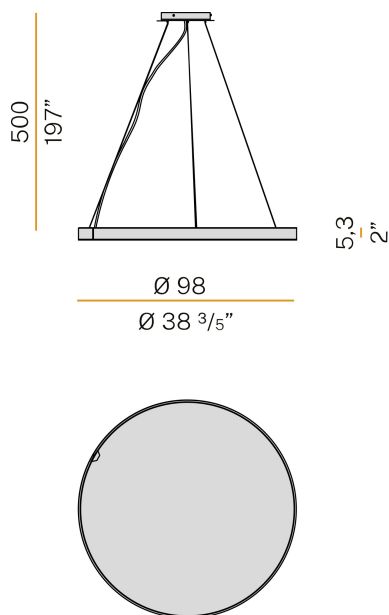

PANZERI

Arena Acoustic

220-240V AC dimmable (DALI/Push DIM)
L04619.100.0502

 mat brass

Data sheet

CODE	L04619.100.0502
SYSTEM POWER CONSUMPTION	51W
EFFICACY	28.12lm/W
LIGHT SOURCE	LED
LIGHT SOURCE LIFETIME	L70 (B50) 60.000h
COLOUR TEMPERATURE	2700K Ra>90
LIGHT DISTRIBUTION	diffused
POWER SUPPLY	220-240V AC
FREQUENCY	50/60Hz
ELECTRICAL CONFIGURATION	dimmable (DALI/Push DIM)
DRIVER	integrated included
NOMINAL LUMINOUS FLUX	5670lm
LUMEN OUTPUT	1434lm
EFFICIENCY	25.3%
WEIGHT	5,86 Kg
PROTECTION DEGREE	IP20
COLOUR TOLLERANCES	SDCM 3
PACKING DIMENSIONS	107,0 x 107,0 x 11,0 cm

Suspension lighting fixture for interiors, with direct light emission.
Bended extruded aluminium structure in white, black, bronze, mat brass or titanium polyacrylic paint.
Sound absorbing PET panel in basalt colour with sound absorption Class C for reducing up to 70% of reverberated sound (NRC 0,7) and fire rating Group 1 ISO 9705.
Extruded polycarbonate diffuser with opaline finish.
5m (196,9") long steel suspension cables.
5m (196,9") long power cable in transparent PVC.
Power canopy with pickled sheet metal ceiling bracket and covering in white, black, bronze, mat brass or titanium polyacrylic paint.

Technical drawing

Polar diagram