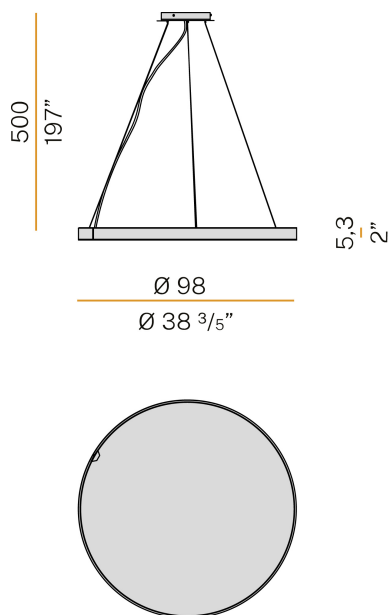

PANZERI

Arena Acoustic

220-240V AC dimmable (DALI/Push DIM)
L04619.100.0502

 matte brass

Data sheet

CODE	L04619.100.0502
SYSTEM POWER CONSUMPTION	37W
EFFICACY	38.76lm/W
LIGHT SOURCE	LED
LIGHT SOURCE LIFETIME	L70 (B50) 60.000h
COLOUR TEMPERATURE	2700K Ra>90
LIGHT DISTRIBUTION	diffused
POWER SUPPLY	220-240V AC
FREQUENCY	50/60Hz
ELECTRICAL CONFIGURATION	dimmable (DALI/Push DIM)
DRIVER	integrated included
NOMINAL LUMINOUS FLUX	4792lm
LUMEN OUTPUT	1434lm
EFFICIENCY	29.9%
WEIGHT	5,86 Kg
PROTECTION DEGREE	IP20
COLOUR TOLLERANCES	SDCM 3
PACKING DIMENSIONS	107,0 x 107,0 x 11,0 cm

Suspension lighting fixture for interiors, with direct light emission.
Bended extruded aluminium structure in white, black, bronze, mat brass or titanium polyacrylic paint.
Sound absorbing PET panel in basalt colour with sound absorption Class C for reducing up to 70% of reverberated sound (NRC 0,7) and fire rating Group 1 ISO 9705.
Extruded polycarbonate diffuser with opaline finish.
5m (196,9") long steel suspension cables.
5m (196,9") long power cable in transparent PVC.
Power canopy with pickled sheet metal ceiling bracket and covering in white, black, bronze, mat brass or titanium polyacrylic paint.

Technical drawing

Polar diagram