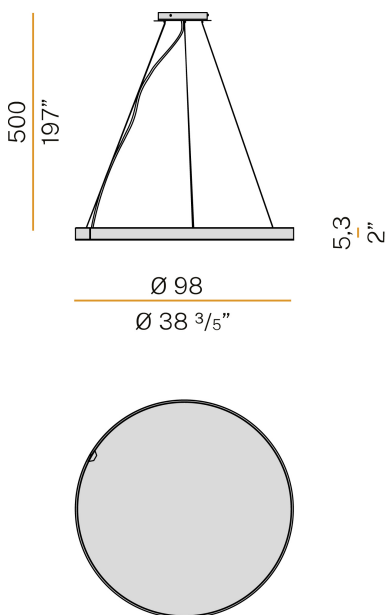

PANZERI

Arena Acoustic

220-240V AC dimmable (DALI/Push DIM)

L04619.100.0502

 matte brass

Data sheet

CODE	L04619.100.0502
SYSTEM POWER CONSUMPTION	37W
EFFICACY	38.76lm/W
LIGHT SOURCE	LED
LIGHT SOURCE LIFETIME	L70 (B50) 60.000h
COLOUR TEMPERATURE	2700K Ra>90
LIGHT DISTRIBUTION	diffused
POWER SUPPLY	220-240V AC
FREQUENCY	50/60Hz
ELECTRICAL CONFIGURATION	dimmable (DALI/Push DIM)
DRIVER	integrated included
NOMINAL LUMINOUS FLUX	4792lm
LUMEN OUTPUT	1434lm
EFFICIENCY	29.9%
WEIGHT	5,86 Kg
PROTECTION DEGREE	IP20
COLOUR TOLLERANCES	SDCM 3
PACKING DIMENSIONS	107,0 x 107,0 x 11,0 cm

Suspension lighting fixture for interiors, with direct light emission.
 Bended extruded aluminium structure in white, black, bronze, mat brass or titanium polyacrylic paint.
 Sound absorbing PET panel in basalt colour with sound absorption Class C for reducing up to 70% of reverberated sound (NRC 0,7) and fire rating Group 1 ISO 9705.
 Extruded polycarbonate diffuser with opaline finish.
 5m (196,9") long steel suspension cables.
 5m (196,9") long power cable in transparent PVC.
 Power canopy with pickled sheet metal ceiling bracket and covering in white, black, bronze, mat brass or titanium polyacrylic paint.

Technical drawing

Polar diagram