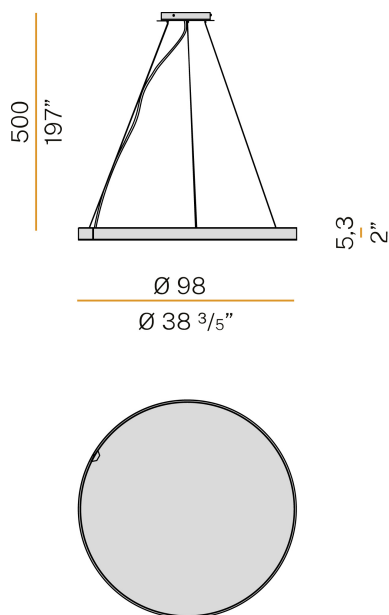

PANZERI

Arena Acoustic

220-240V AC dimmable (DALI/Push DIM)

L04617.100.0502

bronze

Data sheet

CODE	L04617.100.0502
SYSTEM POWER CONSUMPTION	37W
EFFICACY	38.76lm/W
LIGHT SOURCE	LED
LIGHT SOURCE LIFETIME	L70 (B50) 60.000h
COLOUR TEMPERATURE	2700K Ra>90
LIGHT DISTRIBUTION	diffused
POWER SUPPLY	220-240V AC
FREQUENCY	50/60Hz
ELECTRICAL CONFIGURATION	dimmable (DALI/Push DIM)
DRIVER	integrated included
NOMINAL LUMINOUS FLUX	4792lm
LUMEN OUTPUT	1434lm
EFFICIENCY	29.9%
WEIGHT	5,86 Kg
PROTECTION DEGREE	IP20
COLOUR TOLLERANCES	SDCM 3
PACKING DIMENSIONS	107,0 x 107,0 x 11,0 cm

Suspension lighting fixture for interiors, with direct light emission. Bended extruded aluminium structure in white, black, bronze, mat brass or titanium polyacrylic paint. Sound absorbing PET panel in basalt colour with sound absorption Class C for reducing up to 70% of reverberated sound (NRC 0,7) and fire rating Group 1 ISO 9705. Extruded polycarbonate diffuser with opaline finish. 5m (196,9") long steel suspension cables. 5m (196,9") long power cable in transparent PVC. Power canopy with pickled sheet metal ceiling bracket and covering in white, black, bronze, mat brass or titanium polyacrylic paint.

Technical drawing

Polar diagram