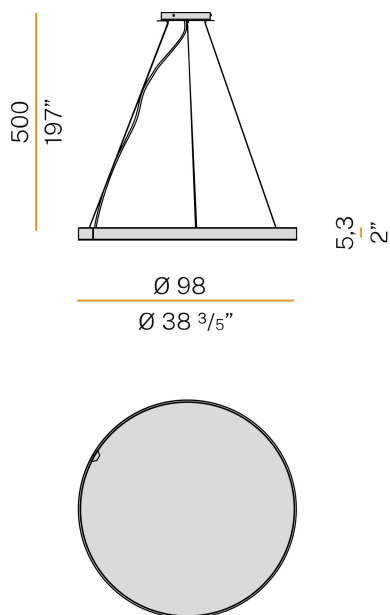

PANZERI

Arena Acoustic

220-240V AC dimmable (DALI/Push DIM)

L04602.100.0502

Data sheet

CODE	L04602.100.0502
SYSTEM POWER CONSUMPTION	51W
EFFICACY	28.12lm/W
LIGHT SOURCE	LED
LIGHT SOURCE LIFETIME	L70 (B50) 60.000h
COLOUR TEMPERATURE	2700K Ra>90
LIGHT DISTRIBUTION	diffused
POWER SUPPLY	220-240V AC
FREQUENCY	50/60Hz
ELECTRICAL CONFIGURATION	dimmable (DALI/Push DIM)
DRIVER	integrated included
NOMINAL LUMINOUS FLUX	5670lm
LUMEN OUTPUT	1434lm
EFFICIENCY	25.3%
WEIGHT	5,86 Kg
PROTECTION DEGREE	IP20
COLOUR TOLLERANCES	SDCM 3
PACKING DIMENSIONS	107,0 x 107,0 x 11,0 cm

Suspension lighting fixture for interiors, with direct light emission.
 Bended extruded aluminium structure in white, black, bronze, mat brass or titanium polyacrylic paint.
 Sound absorbing PET panel in basalt colour with sound absorption Class C for reducing up to 70% of reverberated sound (NRC 0,7) and fire rating Group 1 ISO 9705.
 Extruded polycarbonate diffuser with opaline finish.
 5m (196,9") long steel suspension cables.
 5m (196,9") long power cable in transparent PVC.
 Power canopy with pickled sheet metal ceiling bracket and covering in white, black, bronze, mat brass or titanium polyacrylic paint.

Technical drawing

Polar diagram