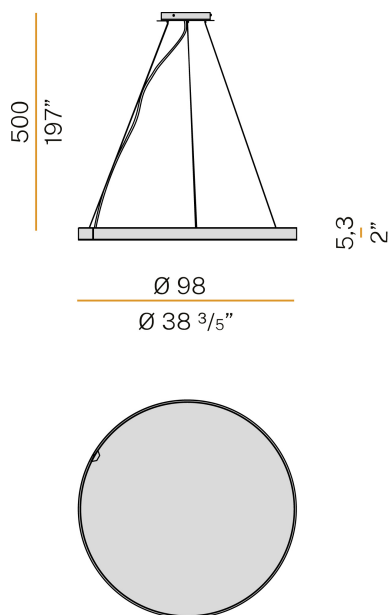

Technical drawing