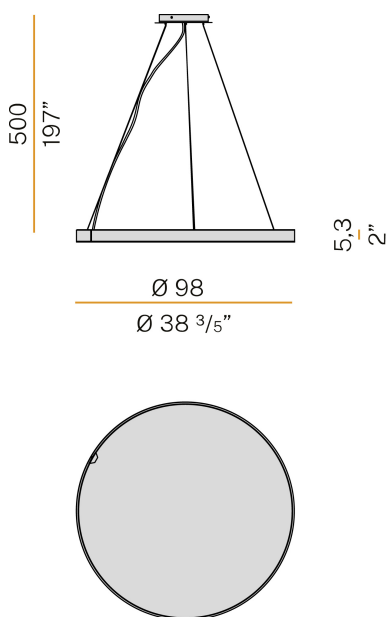

PANZERI

Arena Acoustic

220-240V AC dimmable (DALI/Push DIM)

L04601.100.0502

● white

Data sheet

CODE	L04601.100.0502
SYSTEM POWER CONSUMPTION	37W
EFFICACY	38.76lm/W
LIGHT SOURCE	LED
LIGHT SOURCE LIFETIME	L70 (B50) 60.000h
COLOUR TEMPERATURE	2700K Ra>90
LIGHT DISTRIBUTION	diffused
POWER SUPPLY	220-240V AC
FREQUENCY	50/60Hz
ELECTRICAL CONFIGURATION	dimmable (DALI/Push DIM)
DRIVER	integrated included
NOMINAL LUMINOUS FLUX	4792lm
LUMEN OUTPUT	1434lm
EFFICIENCY	29.9%
WEIGHT	5,86 Kg
PROTECTION DEGREE	IP20
COLOUR TOLLERANCES	SDCM 3
PACKING DIMENSIONS	107,0 x 107,0 x 11,0 cm

Suspension lighting fixture for interiors, with direct light emission. Bended extruded aluminium structure in white, black, bronze, mat brass or titanium polyacrylic paint. Sound absorbing PET panel in basalt colour with sound absorption Class C for reducing up to 70% of reverberated sound (NRC 0,7) and fire rating Group 1 ISO 9705. Extruded polycarbonate diffuser with opaline finish. 5m (196,9") long steel suspension cables. 5m (196,9") long power cable in transparent PVC. Power canopy with pickled sheet metal ceiling bracket and covering in white, black, bronze, mat brass or titanium polyacrylic paint.

Technical drawing

Polar diagram