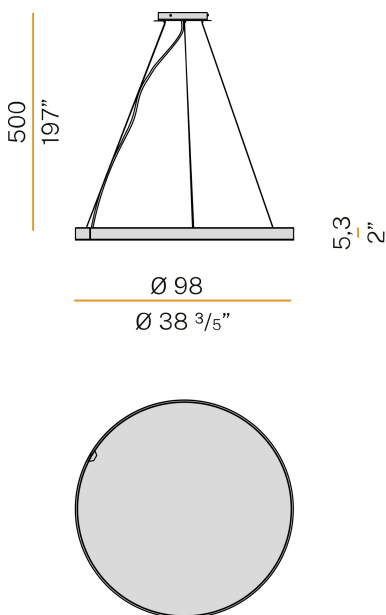

Technical drawing