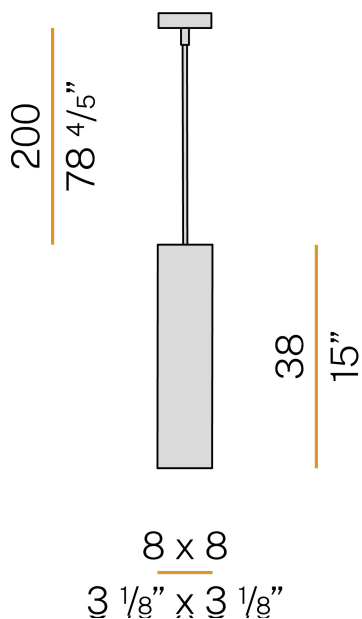

PANZERI

Two

220-240V AC ON-OFF
L03817.000.0406

Data sheet

CODE	L03817.000.0406
SYSTEM POWER CONSUMPTION	10W
EFFICACY	59.5lm/W
LIGHT SOURCE	LED
LIGHT SOURCE LIFETIME	L70 (B50) 50.000h
COLOUR TEMPERATURE	3000K Ra>90
LIGHT DISTRIBUTION	diffused
POWER SUPPLY	220-240V AC
FREQUENCY	50/60Hz
ELECTRICAL CONFIGURATION	ON-OFF
DRIVER	integrated included
NOMINAL LUMINOUS FLUX	850lm
LUMEN OUTPUT	595lm
EFFICIENCY	70%
WEIGHT	1,63 Kg
PROTECTION DEGREE	IP40
COLOUR TOLLERANCES	SDCM 3
PACKING DIMENSIONS	18,0 x 46,0 x 20,0 cm

Suspension lighting fixture for interiors, with direct light emission.
Extruded aluminium structure in white, black, bronze or mat brass polyacrylic paint, or with gold leaf coating.
Pickled sheet metal end cap in white, black, bronze, mat brass or gold polyacrylic paint.
Aluminium dissipation plate.
Flat frosted glass diffuser.
Pickled sheet metal frame in white, black, bronze or mat brass polyacrylic paint, or with gold leaf coating.
2m (78,7") long suspension and power cable in transparent PVC.
Power canopy with galvanized sheet metal ceiling bracket and pickled sheet metal covering in white, black, bronze or mat brass polyacrylic paint, or with gold leaf coating.

Technical drawing