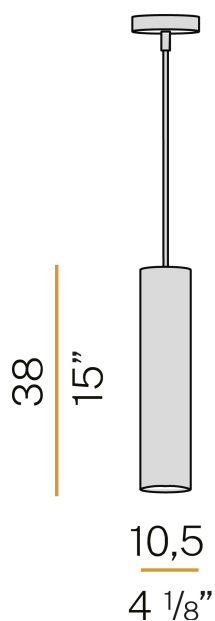

PANZERI

One

220-240V AC dimmable (DALI/Push DIM)

L03717.000.0402

bronze

Data sheet

CODE	L03717.000.0402
SYSTEM POWER CONSUMPTION	15W
EFFICACY	68.13lm/W
LIGHT SOURCE	LED
LIGHT SOURCE LIFETIME	L90 (B10) 50.000h
COLOUR TEMPERATURE	3000K Ra>90
LIGHT DISTRIBUTION	diffused
POWER SUPPLY	220-240V AC
FREQUENCY	50/60Hz
ELECTRICAL CONFIGURATION	dimmable (DALI/Push DIM)
DRIVER	integrated included
NOMINAL LUMINOUS FLUX	1611lm
LUMEN OUTPUT	1022lm
EFFICIENCY	63.4%
WEIGHT	1,47 Kg
PROTECTION DEGREE	IP40
COLOUR TOLLERANCES	SDCM 3
PACKING DIMENSIONS	18,0 x 46,0 x 20,0 cm

Suspension lighting fixture for interiors, with direct light emission. Extruded aluminium structure in white, black, bronze or mat brass polyacrylic paint, or with gold leaf coating. Turned pickled sheet metal end cap in white, black, bronze, mat brass or gold polyacrylic paint. Aluminium dissipation plate. Flat frosted glass diffuser. Turned pickled sheet metal frame in white, black, bronze or mat brass polyacrylic paint, or with gold leaf coating. 2m (78,7") long suspension and power cable in transparent PVC. Power canopy with galvanized sheet metal ceiling bracket and pickled sheet metal covering in white, black, bronze or mat brass polyacrylic paint, or with gold leaf coating.

Technical drawing

Polar diagram