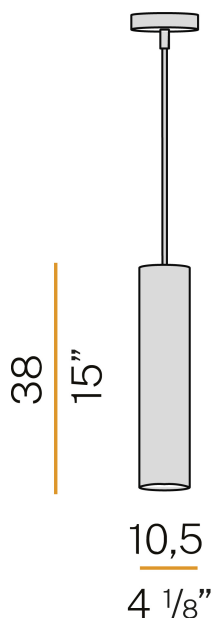

PANZERI

One

220-240V AC ON-OFF
L03701.000.0401

white

Data sheet

CODE	L03701.000.0401
SYSTEM POWER CONSUMPTION	15W
EFFICACY	68.13lm/W
LIGHT SOURCE	LED
LIGHT SOURCE LIFETIME	L90 (B10) 50.000h
COLOUR TEMPERATURE	3000K Ra>90
LIGHT DISTRIBUTION	diffused
POWER SUPPLY	220-240V AC
FREQUENCY	50/60Hz
ELECTRICAL CONFIGURATION	ON-OFF
DRIVER	integrated included
NOMINAL LUMINOUS FLUX	1611lm
LUMEN OUTPUT	1022lm
EFFICIENCY	63.4%
WEIGHT	1,47 Kg
PROTECTION DEGREE	IP40
COLOUR TOLLERANCES	SDCM 3
PACKING DIMENSIONS	18,0 x 46,0 x 20,0 cm

Technical drawing

Suspension lighting fixture for interiors, with direct light emission.
Extruded aluminium structure in white, black, bronze or mat brass polyacrylic paint, or with gold leaf coating.
Turned pickled sheet metal end cap in white, black, bronze, mat brass or gold polyacrylic paint.
Aluminium dissipation plate.
Flat frosted glass diffuser.
Turned pickled sheet metal frame in white, black, bronze or mat brass polyacrylic paint, or with gold leaf coating.
2m (78,7") long suspension and power cable in transparent PVC.
Power canopy with galvanized sheet metal ceiling bracket and pickled sheet metal covering in white, black, bronze or mat brass polyacrylic paint, or with gold leaf coating.

Polar diagram