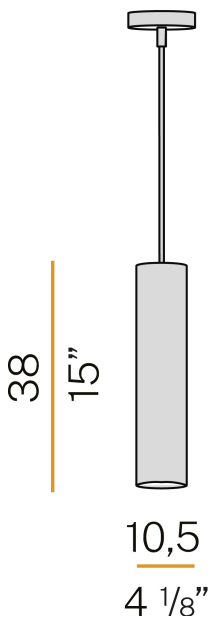

PANZERI

One

220-240V AC ON-OFF
L03701.000.0401

● white

Data sheet

CODE	L03701.000.0401
SYSTEM POWER CONSUMPTION	15W
EFFICACY	68.13lm/W
LIGHT SOURCE	LED
LIGHT SOURCE LIFETIME	L90 (B10) 50.000h
COLOUR TEMPERATURE	3000K Ra>90
LIGHT DISTRIBUTION	diffused
POWER SUPPLY	220-240V AC
FREQUENCY	50/60Hz
ELECTRICAL CONFIGURATION	ON-OFF
DRIVER	integrated included
NOMINAL LUMINOUS FLUX	1611lm
LUMEN OUTPUT	1022lm
EFFICIENCY	63.4%
WEIGHT	1,47 Kg
PROTECTION DEGREE	IP40
COLOUR TOLLERANCES	SDCM 3
PACKING DIMENSIONS	18,0 x 46,0 x 20,0 cm

Technical drawing

Suspension lighting fixture for interiors, with direct light emission.
Extruded aluminium structure in white, black, bronze or mat brass polyacrylic paint, or with gold leaf coating.
Turned pickled sheet metal end cap in white, black, bronze, mat brass or gold polyacrylic paint.
Aluminium dissipation plate.
Flat frosted glass diffuser.
Turned pickled sheet metal frame in white, black, bronze or mat brass polyacrylic paint, or with gold leaf coating.
2m (78,7") long suspension and power cable in transparent PVC.
Power canopy with galvanized sheet metal ceiling bracket and pickled sheet metal covering in white, black, bronze or mat brass polyacrylic paint, or with gold leaf coating.

Polar diagram