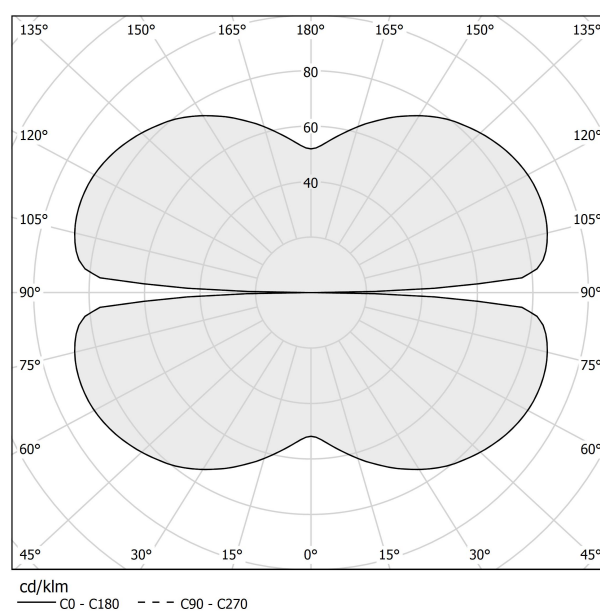

### Data sheet

CODE	L03330.075.0523
SYSTEM POWER CONSUMPTION	36W
EFFICACY	84.97lm/W
LIGHT SOURCE	LED
LIGHT SOURCE LIFETIME	L70 (B50) 60.000h
COLOUR TEMPERATURE	2700K Ra>90
LIGHT DISTRIBUTION	diffused
POWER SUPPLY	220-240V AC
FREQUENCY	50/60Hz
ELECTRICAL CONFIGURATION	dimmable (ZigBee)
DRIVER	integrated included
NOMINAL LUMINOUS FLUX	4252lm
LUMEN OUTPUT	3059lm
EFFICIENCY	71.9%
WEIGHT	2,15 Kg
PROTECTION DEGREE	IP20
COLOUR TOLLERANCES	SDCM 3
PACKING DIMENSIONS	83,0 x 83,0 x 10,0 cm

### Technical drawing

### Polar diagram