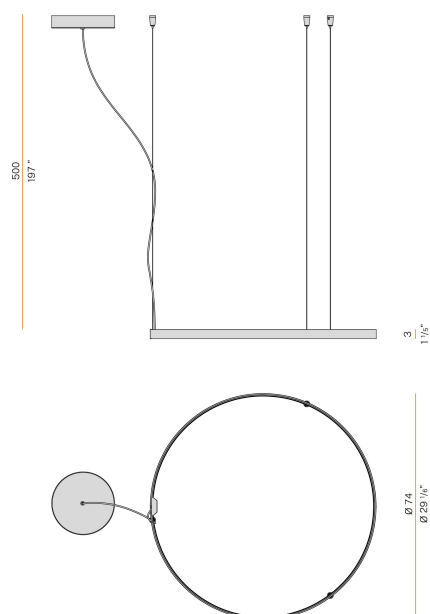

Technical drawing