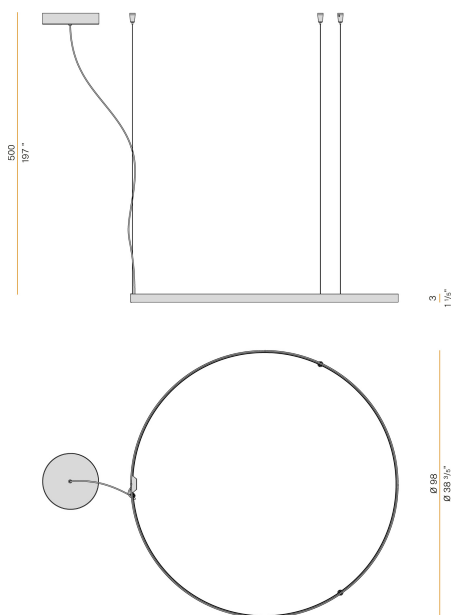

### Data sheet

CODE	L03319.100.0523
SYSTEM POWER CONSUMPTION	47W
EFFICACY	86.79lm/W
LIGHT SOURCE	LED
LIGHT SOURCE LIFETIME	L70 (B50) 60.000h
COLOUR TEMPERATURE	2700K Ra>90
LIGHT DISTRIBUTION	diffused
POWER SUPPLY	220-240V AC
FREQUENCY	50/60Hz
ELECTRICAL CONFIGURATION	dimmable (ZigBee)
DRIVER	integrated included
NOMINAL LUMINOUS FLUX	5670lm
LUMEN OUTPUT	4079lm
EFFICIENCY	71.9%
WEIGHT	2,32 Kg
PROTECTION DEGREE	IP20
COLOUR TOLLERANCES	SDCM 3
PACKING DIMENSIONS	58,0 x 58,0 x 10,0 cm

Suspension lighting fixture for interiors, with direct and indirect light emission. Bended extruded aluminium structure in white, black, bronze, mat brass or titanium polyacrylic paint. Extruded polycarbonate diffuser with opaline finish. Suspension kit with griplocks and 5m (196,9") long steel cables. 5m (196,9") long power cable in transparent PVC. Power canopy with pickled sheet metal ceiling bracket and covering in white, black, bronze, mat brass or titanium polyacrylic paint.

### Technical drawing