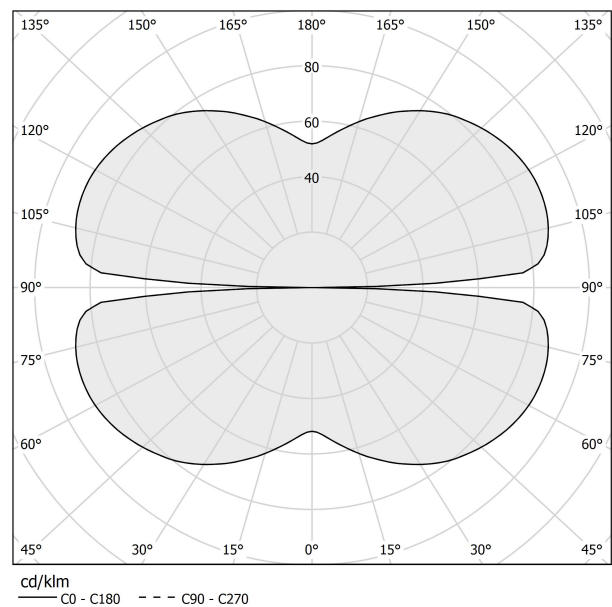

### Data sheet

CODE	L03319.100.0523
SYSTEM POWER CONSUMPTION	47W
EFFICACY	86.79lm/W
LIGHT SOURCE	LED
LIGHT SOURCE LIFETIME	L70 (B50) 60.000h
COLOUR TEMPERATURE	2700K Ra>90
LIGHT DISTRIBUTION	diffused
POWER SUPPLY	220-240V AC
FREQUENCY	50/60Hz
ELECTRICAL CONFIGURATION	dimmable (ZigBee)
DRIVER	integrated included
NOMINAL LUMINOUS FLUX	5670lm
LUMEN OUTPUT	4079lm
EFFICIENCY	71.9%
WEIGHT	2,32 Kg
PROTECTION DEGREE	IP20
COLOUR TOLLERANCES	SDCM 3
PACKING DIMENSIONS	58,0 x 58,0 x 10,0 cm

### Technical drawing

### Polar diagram