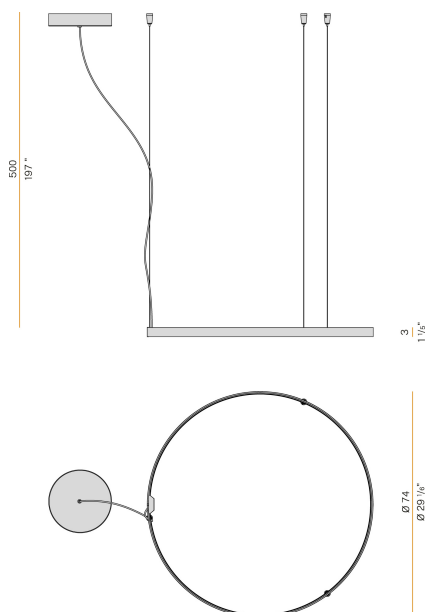

Technical drawing