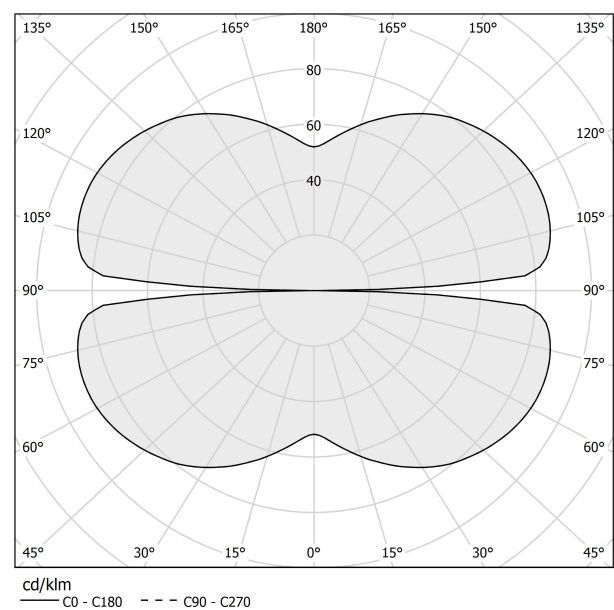

Polar diagram