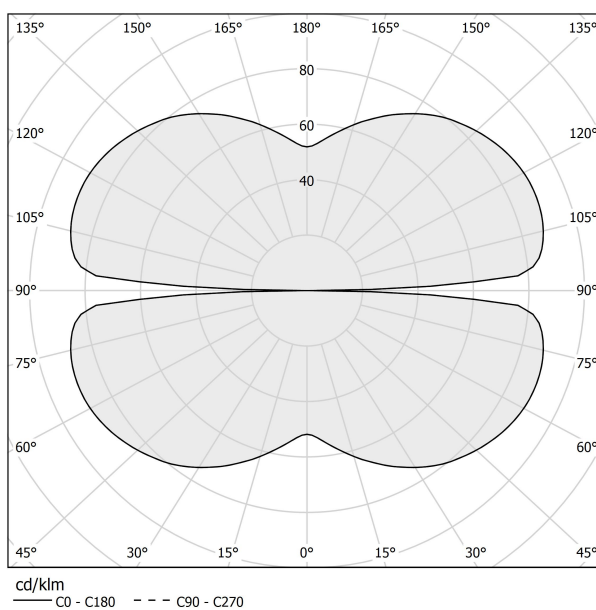

Polar diagram