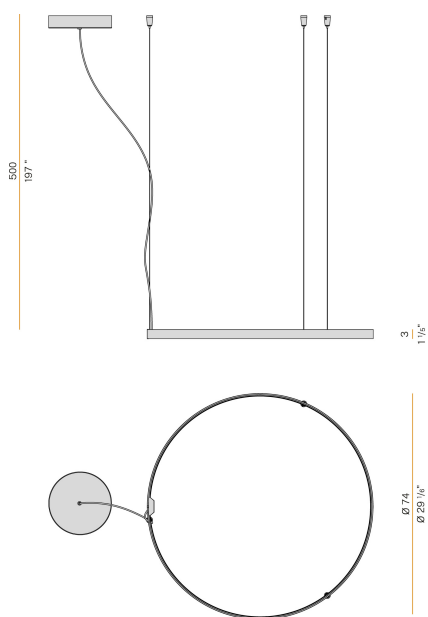

Technical drawing