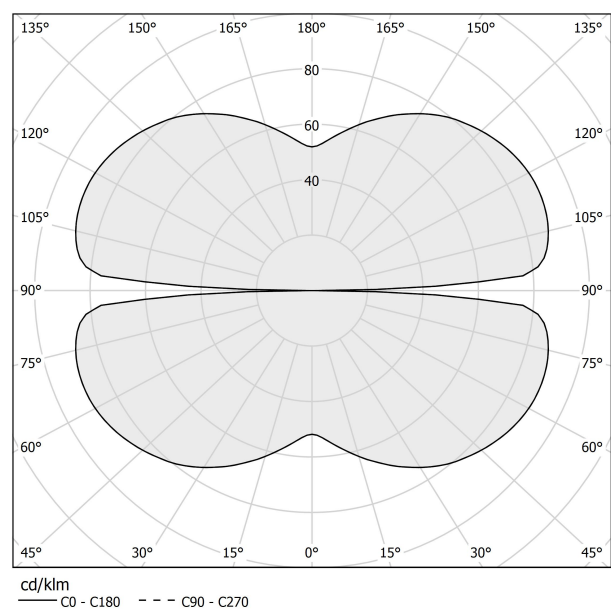

Polar diagram