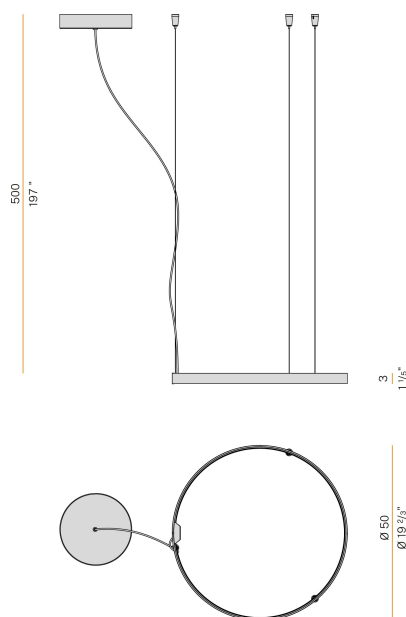

Technical drawing