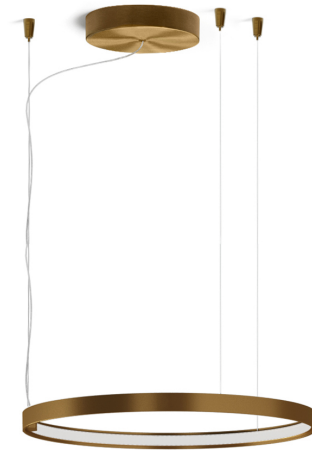

PANZERI

Zero Round Smart

220-240V AC dimmable (ZigBee)

L03317.050.0523

bronze

Data sheet

CODE	L03317.050.0523
SYSTEM POWER CONSUMPTION	25W
EFFICACY	81.56lm/W
LIGHT SOURCE	LED
LIGHT SOURCE LIFETIME	L70 (B50) 60.000h
COLOUR TEMPERATURE	2700K Ra>90
LIGHT DISTRIBUTION	diffused
POWER SUPPLY	220-240V AC
FREQUENCY	50/60Hz
ELECTRICAL CONFIGURATION	dimmable (ZigBee)
DRIVER	integrated included
NOMINAL LUMINOUS FLUX	2835lm
LUMEN OUTPUT	2039lm
EFFICIENCY	71.9%
WEIGHT	1,91 Kg
PROTECTION DEGREE	IP20
COLOUR TOLLERANCES	SDCM 3
PACKING DIMENSIONS	58,0 x 58,0 x 10,0 cm

Suspension lighting fixture for interiors, with direct and indirect light emission. Bended extruded aluminium structure in white, black, bronze, mat brass or titanium polyacrylic paint. Extruded polycarbonate diffuser with opaline finish. Suspension kit with griplocks and 5m (196,9") long steel cables. 5m (196,9") long power cable in transparent PVC. Power canopy with pickled sheet metal ceiling bracket and covering in white, black, bronze, mat brass or titanium polyacrylic paint.

Technical drawing

Polar diagram

PANZERI

Zero Round Smart

Accessories / dimming

YCO.T001

Remote controller for ZigBee wireless devices, supporting switch and dimming control of 4 groups with up to 30 lighting fixtures maximum.