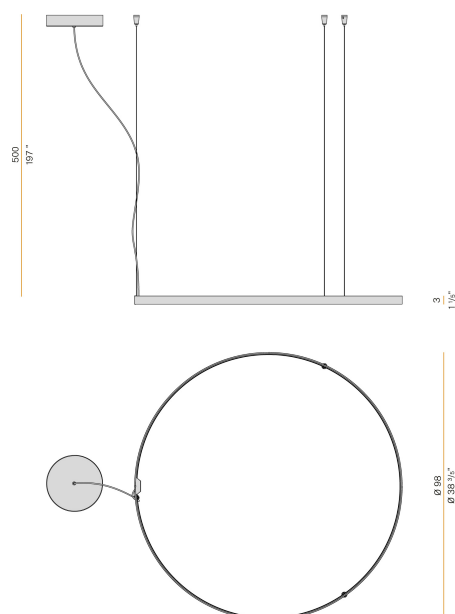

Technical drawing