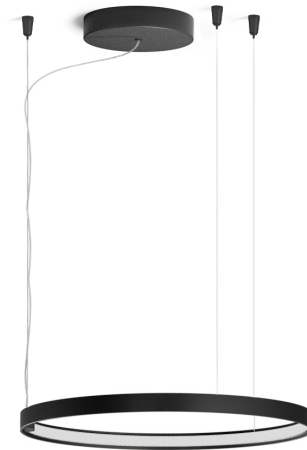

## Zero Round Smart

220-240V AC dimmable (ZigBee)

L03302.050.0523

### Data sheet

CODE	L03302.050.0523
SYSTEM POWER CONSUMPTION	25W
EFFICACY	81.56lm/W
LIGHT SOURCE	LED
LIGHT SOURCE LIFETIME	L70 (B50) 60.000h
COLOUR TEMPERATURE	2700K Ra>90
LIGHT DISTRIBUTION	diffused
POWER SUPPLY	220-240V AC
FREQUENCY	50/60Hz
ELECTRICAL CONFIGURATION	dimmable (ZigBee)
DRIVER	integrated included
NOMINAL LUMINOUS FLUX	2835lm
LUMEN OUTPUT	2039lm
EFFICIENCY	71.9%
WEIGHT	1,91 Kg
PROTECTION DEGREE	IP20
COLOUR TOLLERANCES	SDCM 3
PACKING DIMENSIONS	58,0 x 58,0 x 10,0 cm

Suspension lighting fixture for interiors, with direct and indirect light emission. Bended extruded aluminium structure in white, black, bronze, mat brass or titanium polyacrylic paint. Extruded polycarbonate diffuser with opaline finish. Suspension kit with griplocks and 5m (196,9") long steel cables. 5m (196,9") long power cable in transparent PVC. Power canopy with pickled sheet metal ceiling bracket and covering in white, black, bronze, mat brass or titanium polyacrylic paint.