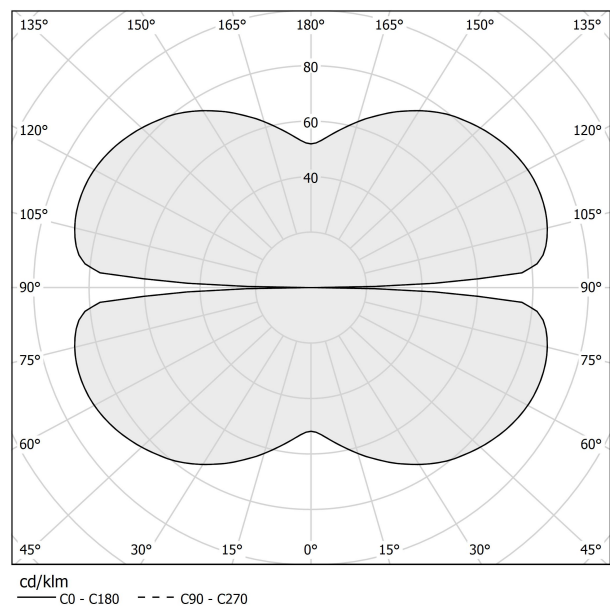

Polar diagram