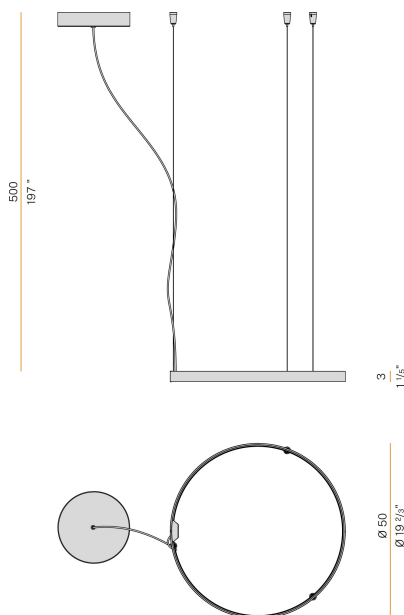

### Data sheet

CODE	L03302.050.0523
SYSTEM POWER CONSUMPTION	25W
EFFICACY	81.56lm/W
LIGHT SOURCE	LED
LIGHT SOURCE LIFETIME	L70 (B50) 60.000h
COLOUR TEMPERATURE	2700K Ra>90
LIGHT DISTRIBUTION	diffused
POWER SUPPLY	220-240V AC
FREQUENCY	50/60Hz
ELECTRICAL CONFIGURATION	dimmable (ZigBee)
DRIVER	integrated included
NOMINAL LUMINOUS FLUX	2835lm
LUMEN OUTPUT	2039lm
EFFICIENCY	71.9%
WEIGHT	1,91 Kg
PROTECTION DEGREE	IP20
COLOUR TOLLERANCES	SDCM 3
PACKING DIMENSIONS	58,0 x 58,0 x 10,0 cm

Suspension lighting fixture for interiors, with direct and indirect light emission. Bended extruded aluminium structure in white, black, bronze, mat brass or titanium polyacrylic paint. Extruded polycarbonate diffuser with opaline finish. Suspension kit with griplocks and 5m (196,9") long steel cables. 5m (196,9") long power cable in transparent PVC. Power canopy with pickled sheet metal ceiling bracket and covering in white, black, bronze, mat brass or titanium polyacrylic paint.

### Technical drawing