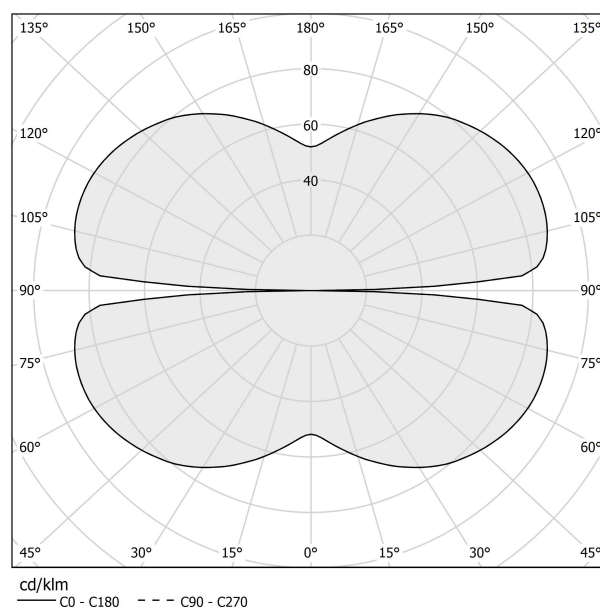

Polar diagram