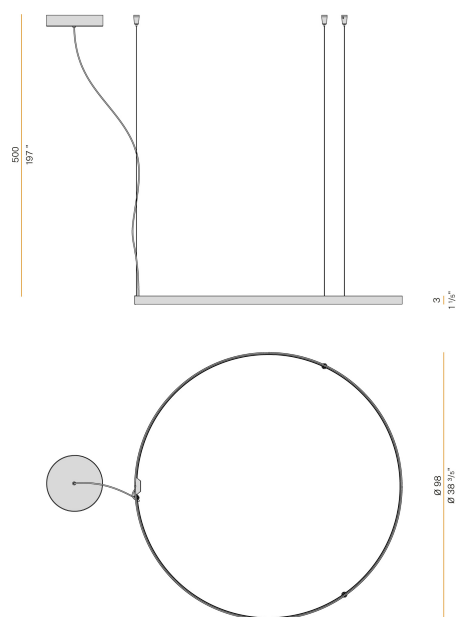

Technical drawing