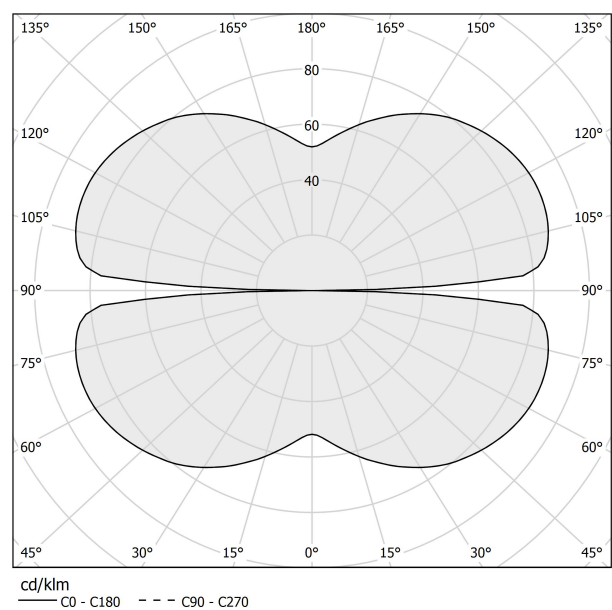

Polar diagram