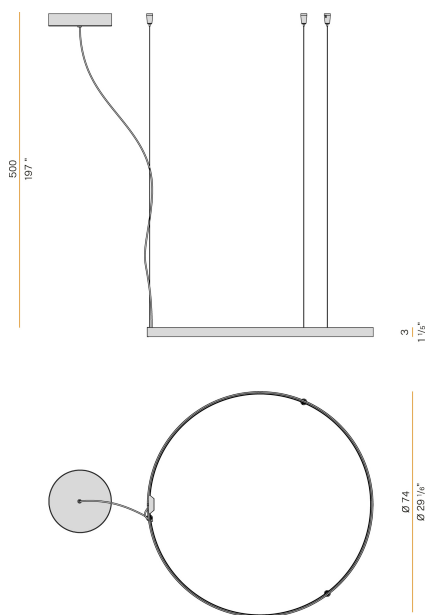

### Data sheet

CODE	L03301.075.0523
SYSTEM POWER CONSUMPTION	36W
EFFICACY	84.97lm/W
LIGHT SOURCE	LED
LIGHT SOURCE LIFETIME	L70 (B50) 60.000h
COLOUR TEMPERATURE	2700K Ra>90
LIGHT DISTRIBUTION	diffused
POWER SUPPLY	220-240V AC
FREQUENCY	50/60Hz
ELECTRICAL CONFIGURATION	dimmable (ZigBee)
DRIVER	integrated included
NOMINAL LUMINOUS FLUX	4252lm
LUMEN OUTPUT	3059lm
EFFICIENCY	71.9%
WEIGHT	2,15 Kg
PROTECTION DEGREE	IP20
COLOUR TOLLERANCES	SDCM 3
PACKING DIMENSIONS	83,0 x 83,0 x 10,0 cm

Suspension lighting fixture for interiors, with direct and indirect light emission. Bended extruded aluminium structure in white, black, bronze, mat brass or titanium polyacrylic paint. Extruded polycarbonate diffuser with opaline finish. Suspension kit with griplocks and 5m (196,9") long steel cables. 5m (196,9") long power cable in transparent PVC. Power canopy with pickled sheet metal ceiling bracket and covering in white, black, bronze, mat brass or titanium polyacrylic paint.

### Technical drawing