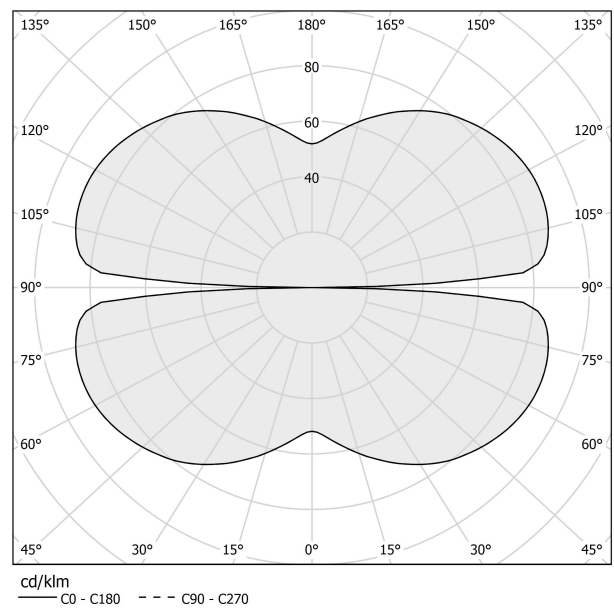

Polar diagram