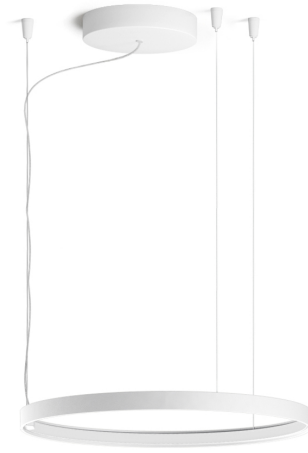

PANZERI

Zero Round Smart

220-240V AC dimmable (ZigBee)

L03301.050.0523

● white

Data sheet

CODE	L03301.050.0523
SYSTEM POWER CONSUMPTION	25W
EFFICACY	81.56lm/W
LIGHT SOURCE	LED
LIGHT SOURCE LIFETIME	L70 (B50) 60.000h
COLOUR TEMPERATURE	2700K Ra>90
LIGHT DISTRIBUTION	diffused
POWER SUPPLY	220-240V AC
FREQUENCY	50/60Hz
ELECTRICAL CONFIGURATION	dimmable (ZigBee)
DRIVER	integrated included
NOMINAL LUMINOUS FLUX	2835lm
LUMEN OUTPUT	2039lm
EFFICIENCY	71.9%
WEIGHT	1,91 Kg
PROTECTION DEGREE	IP20
COLOUR TOLLERANCES	SDCM 3
PACKING DIMENSIONS	58,0 x 58,0 x 10,0 cm

Suspension lighting fixture for interiors, with direct and indirect light emission. Bended extruded aluminium structure in white, black, bronze, mat brass or titanium polyacrylic paint. Extruded polycarbonate diffuser with opaline finish. Suspension kit with griplocks and 5m (196,9") long steel cables. 5m (196,9") long power cable in transparent PVC. Power canopy with pickled sheet metal ceiling bracket and covering in white, black, bronze, mat brass or titanium polyacrylic paint.

Technical drawing

Polar diagram

PANZERI

Zero Round Smart

Accessories / dimming

YCO.T001

Remote controller for ZigBee wireless devices, supporting switch and dimming control of 4 groups with up to 30 lighting fixtures maximum.