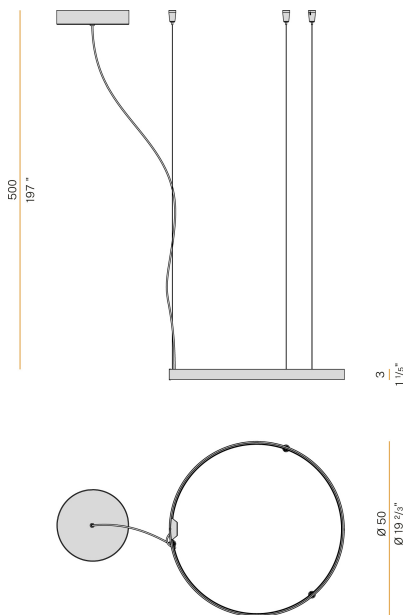

Technical drawing