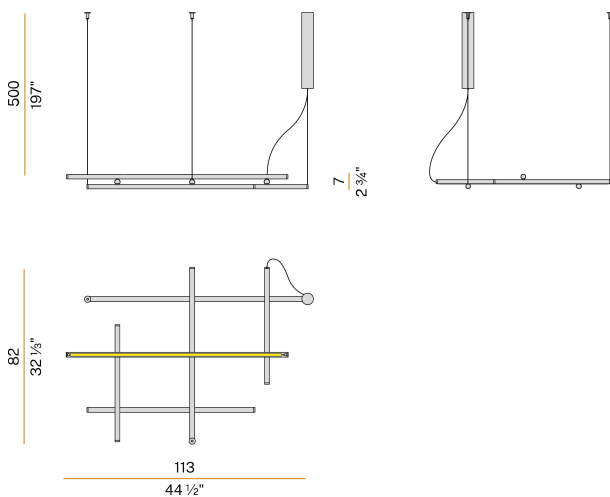

Die-cast aluminium end caps in polyacrylic paint.

Extruded polycarbonate diffusers with black finish.

Reversible suspension kit with griplocks and 5m (196,9") long steel cables.

5m (196,9") long power cable in transparent PVC.

Canopy for power supply with 3 outputs, with pickled sheet metal ceiling bracket and extruded aluminium covering in white, mat black, bronze, mat brass or titanium polyacrylic paint.

Technical drawing

Polar diagram