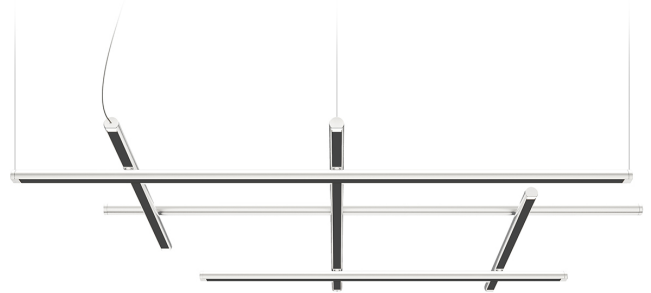

PANZERI

Hilow

220-240V AC dimmable (DALI/Push DIM)

L02901.115.0502

● white

Data sheet

CODE	L02901.115.0502
SYSTEM POWER CONSUMPTION	80W
EFFICACY	26.48lm/W
LIGHT SOURCE	LED
LIGHT SOURCE LIFETIME	L70 (B10) 60.000h
COLOUR TEMPERATURE	2700K Ra>90
LIGHT DISTRIBUTION	diffused
POWER SUPPLY	220-240V AC
FREQUENCY	50/60Hz
ELECTRICAL CONFIGURATION	dimmable (DALI/Push DIM)
DRIVER	integrated included
NOMINAL LUMINOUS FLUX	9072lm
LUMEN OUTPUT	2118lm
EFFICIENCY	23.3%
WEIGHT	2,80 Kg
PROTECTION DEGREE	IP20
COLOUR TOLLERANCES	SDCM 3
PACKING DIMENSIONS	87,0 x 118,0 x 14,0 cm

Suspension lighting fixture for interiors, with direct and indirect light emission. Extruded aluminium structure in white, mat black, bronze, mat brass or titanium polyacrylic paint.

Joints in turned brass and die-cast aluminium in polyacrylic paint.

Die-cast aluminium end caps in polyacrylic paint.

Extruded polycarbonate diffusers with black finish.

Reversible suspension kit with griplocks and 5m (196,9") long steel cables.

5m (196,9") long power cable in transparent PVC.

Canopy for power supply with 3 outputs, with pickled sheet metal ceiling bracket and extruded aluminium covering in white, mat black, bronze, mat brass or titanium polyacrylic paint.

Technical drawing

Polar diagram