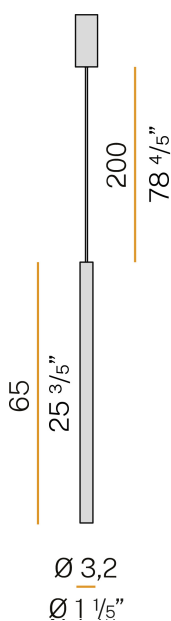

### Data sheet

CODE	L02617.065.0501
SYSTEM POWER CONSUMPTION	7W
EFFICACY	51.86lm/W
LIGHT SOURCE	LED
LIGHT SOURCE LIFETIME	L70 (B50) 60.000h
COLOUR TEMPERATURE	2700K Ra>90
LIGHT DISTRIBUTION	diffused
POWER SUPPLY	220-240V AC
FREQUENCY	50/60Hz
ELECTRICAL CONFIGURATION	ON-OFF
DRIVER	integrated included
NOMINAL LUMINOUS FLUX	546lm
LUMEN OUTPUT	363lm
EFFICIENCY	66.5%
WEIGHT	0,74 Kg
PROTECTION DEGREE	IP40
COLOUR TOLLERANCES	SDCM 3
PACKING DIMENSIONS	5,0 x 105,0 x 10,0 cm

Suspension lighting fixture for interiors, with direct light emission.  
Extruded aluminium structure in white, mat black, bronze or mat brass polyacrylic paint or with gold leaf coating.  
Extruded aluminium heat sink.  
Modelled polycarbonate diffuser with opaline finish.  
Turned brass end cap in polyacrylic paint.  
2m (78,7") long suspension and power cable in transparent PVC.  
Power canopy with pickled sheet metal ceiling bracket and extruded aluminium covering in white, mat black, bronze or mat brass polyacrylic paint or with gold leaf coating.

### Technical drawing

### Polar diagram