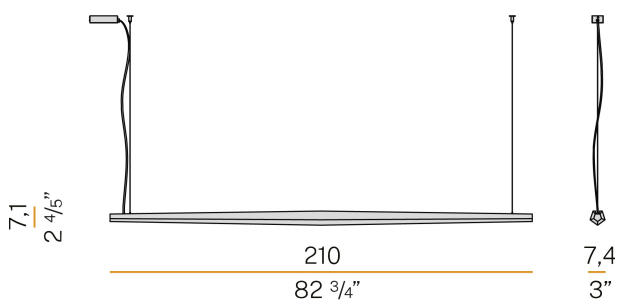

PANZERI

Viisi

220-240V AC dimmable (DALI/Push DIM)

L02101.210.0402

● white

Data sheet

CODE	L02101.210.0402
SYSTEM POWER CONSUMPTION	44W
EFFICACY	54lm/W
LIGHT SOURCE	LED
COLOUR TEMPERATURE	3000K Ra>90
LIGHT DISTRIBUTION	diffused
POWER SUPPLY	220-240V AC
FREQUENCY	50/60Hz
ELECTRICAL CONFIGURATION	dimmable (DALI/Push DIM)
DRIVER	integrated included
NOMINAL LUMINOUS FLUX	5180lm
LUMEN OUTPUT	2376lm
EFFICIENCY	45.9%
WEIGHT	3,00 Kg
PROTECTION DEGREE	IP40
PACKING DIMENSIONS	14,0 x 224,0 x 14,0 cm

Suspension lighting fixture for interiors, with indirect light emission. Machined aluminium structure in white or black polyacrylic paint. Anodized extruded aluminium heat sink. Extruded polycarbonate diffuser with opaline finish. Suspension kit with griplocks and 2m (78,7") long steel cables. 2,3m (90,6") long power cable in transparent PVC. Power canopy with galvanized sheet metal ceiling bracket and pickled sheet metal covering in white or black polyacrylic paint.

Technical drawing

Polar diagram