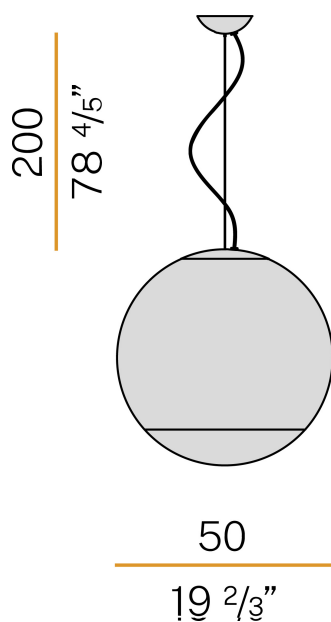

PANZERI

Smoke

220-240V AC

L01543.050.0200

titanium/forest green diffuser

Data sheet

CODE	L01543.050.0200
SYSTEM POWER CONSUMPTION	max 116W
EFFICACY	11.47lm/W
LIGHT SOURCE	LED retrofit / halogen
LIGHT SOURCE KIT	* included
COMPATIBLE SOURCES	LED retrofit bulb 21W E27 2700K Ra80 2500lm (dimmable)* / max 116W E27
COLOUR TEMPERATURE	2700K Ra>80
LIGHT DISTRIBUTION	diffused
POWER SUPPLY	220-240V AC
FREQUENCY	50/60Hz
NOMINAL LUMINOUS FLUX	2500lm
LUMEN OUTPUT	1330lm
EFFICIENCY	53.2%
WEIGHT	7,02 Kg
PROTECTION DEGREE	IP20
PACKING DIMENSIONS	0,0 x 0,0 x 0,0 cm

Suspension lighting fixture for interiors, with direct and indirect light emission. Pickled sheet metal structure in titanium polyacrylic paint. Diffuser in hand-crafted blown glass with white or smoke-grey shaded effect. 2m (78,7") long steel suspension cable. 2m (78,7") long power cable in transparent PVC. Power canopy with galvanized sheet metal ceiling bracket and pickled sheet metal covering in titanium polyacrylic paint.

Technical drawing

Polar diagram