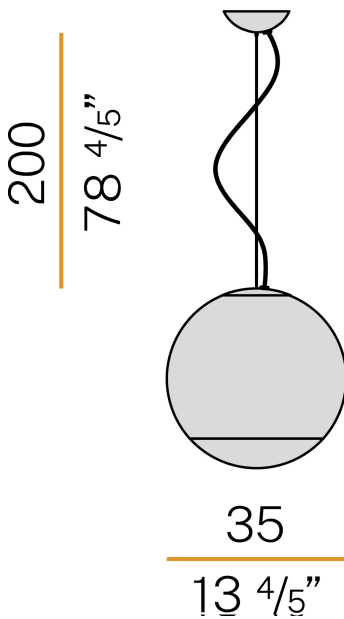

PANZERI

Smoke

220-240V AC

L01541.035.0200

 titanium/white diffuser

Data sheet

CODE	L01541.035.0200
SYSTEM POWER CONSUMPTION	max 116W
EFFICACY	11.47lm/W
LIGHT SOURCE	LED retrofit / halogen
LIGHT SOURCE KIT	* included
COMPATIBLE SOURCES	LED retrofit bulb 21W E27 2700K Ra80 2500lm (dimmmable)* / max 116W E27
COLOUR TEMPERATURE	2700K Ra>80
LIGHT DISTRIBUTION	diffused
POWER SUPPLY	220-240V AC
FREQUENCY	50/60Hz
NOMINAL LUMINOUS FLUX	2500lm
LUMEN OUTPUT	1330lm
EFFICIENCY	53.2%
WEIGHT	2.90 Kg
PROTECTION DEGREE	IP20
PACKING DIMENSIONS	0,0 x 0,0 x 0,0 cm

Suspension lighting fixture for interiors, with direct and indirect light emission. Pickled sheet metal structure in titanium polyacrylic paint. Diffuser in hand-crafted blown glass with white or smoke-grey shaded effect. 2m (78,7") long steel suspension cable. 2m (78,7") long power cable in transparent PVC. Power canopy with galvanized sheet metal ceiling bracket and pickled sheet metal covering in titanium polyacrylic paint.

Technical drawing

Polar diagram