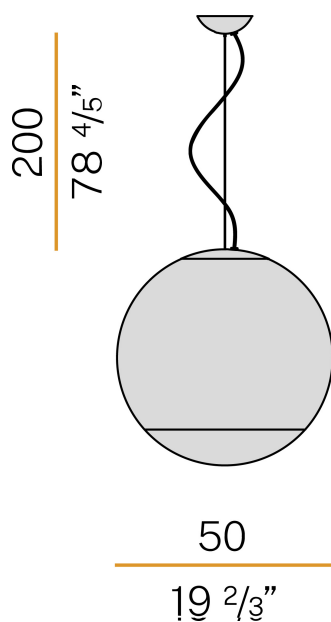

### Data sheet

CODE	L01540.050.0200
SYSTEM POWER CONSUMPTION	max 116W
EFFICACY	11.47lm/W
LIGHT SOURCE	LED retrofit / halogen
LIGHT SOURCE KIT	* included
COMPATIBLE SOURCES	LED retrofit bulb 21W E27 2700K Ra80 2500lm (dimmmable)* / max 116W E27
COLOUR TEMPERATURE	2700K Ra>80
LIGHT DISTRIBUTION	diffused
POWER SUPPLY	220-240V AC
FREQUENCY	50/60Hz
NOMINAL LUMINOUS FLUX	2500lm
LUMEN OUTPUT	1330lm
EFFICIENCY	53.2%
WEIGHT	7,02 Kg
PROTECTION DEGREE	IP20
PACKING DIMENSIONS	0,0 x 0,0 x 0,0 cm

Suspension lighting fixture for interiors, with direct and indirect light emission. Pickled sheet metal structure in titanium polyacrylic paint. Diffuser in hand-crafted blown glass with white or smoke-grey shaded effect. 2m (78,7") long steel suspension cable. 2m (78,7") long power cable in transparent PVC. Power canopy with galvanized sheet metal ceiling bracket and pickled sheet metal covering in titanium polyacrylic paint.

### Polar diagram