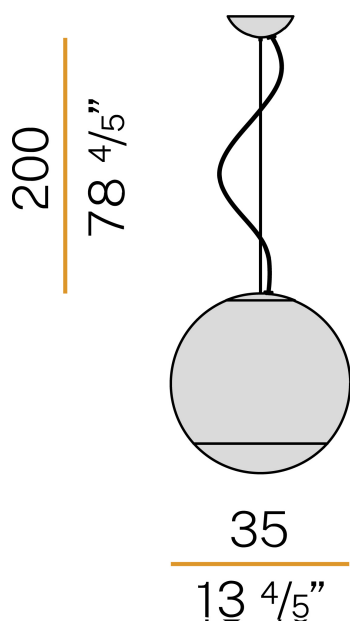

PANZERI

Smoke

220-240V AC
L01540.035.0200

titanium/smoky grey diffuser

Data sheet

CODE	L01540.035.0200
SYSTEM POWER CONSUMPTION	max 116W
EFFICACY	11.47lm/W
LIGHT SOURCE	LED retrofit / halogen
LIGHT SOURCE KIT	* included
COMPATIBLE SOURCES	LED retrofit bulb 21W E27 2700K Ra80 2500lm (dimmmable)* / max 116W E27
COLOUR TEMPERATURE	2700K Ra>80
LIGHT DISTRIBUTION	diffused
POWER SUPPLY	220-240V AC
FREQUENCY	50/60Hz
NOMINAL LUMINOUS FLUX	2500lm
LUMEN OUTPUT	1330lm
EFFICIENCY	53.2%
WEIGHT	2.90 Kg
PROTECTION DEGREE	IP20
PACKING DIMENSIONS	0,0 x 0,0 x 0,0 cm

Suspension lighting fixture for interiors, with direct and indirect light emission. Pickled sheet metal structure in titanium polyacrylic paint. Diffuser in hand-crafted blown glass with white or smoke-grey shaded effect. 2m (78,7") long steel suspension cable. 2m (78,7") long power cable in transparent PVC. Power canopy with galvanized sheet metal ceiling bracket and pickled sheet metal covering in titanium polyacrylic paint.

Technical drawing

Polar diagram