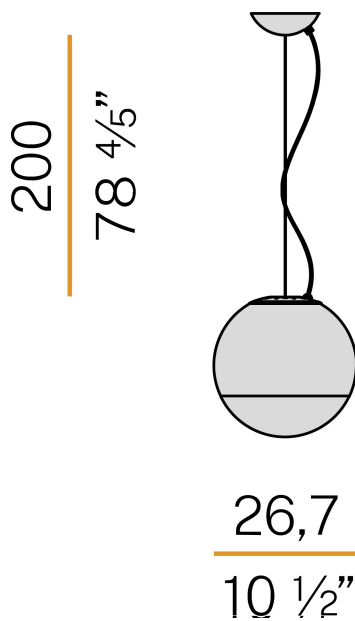

PANZERI

Smoke

220-240V AC
L01540.027.0200

titanium/smoky grey diffuser

Data sheet

CODE	L01540.027.0200
SYSTEM POWER CONSUMPTION	max 116W
EFFICACY	11.47lm/W
LIGHT SOURCE	LED retrofit / halogen
LIGHT SOURCE KIT	* included
COMPATIBLE SOURCES	LED retrofit bulb 21W E27 2700K Ra80 2500lm (dimnable)* / max 116W E27
COLOUR TEMPERATURE	2700K Ra>80
LIGHT DISTRIBUTION	diffused
POWER SUPPLY	220-240V AC
FREQUENCY	50/60Hz
NOMINAL LUMINOUS FLUX	2500lm
LUMEN OUTPUT	1330lm
EFFICIENCY	53.2%
WEIGHT	2.46 Kg
PROTECTION DEGREE	IP20
PACKING DIMENSIONS	0,0 x 0,0 x 0,0 cm

Suspension lighting fixture for interiors, with direct and indirect light emission. Pickled sheet metal structure in titanium polyacrylic paint. Diffuser in hand-crafted blown glass with white or smoke-grey shaded effect. 2m (78,7") long steel suspension cable. 2m (78,7") long power cable in transparent PVC. Power canopy with galvanized sheet metal ceiling bracket and pickled sheet metal covering in titanium polyacrylic paint.

Technical drawing

Polar diagram