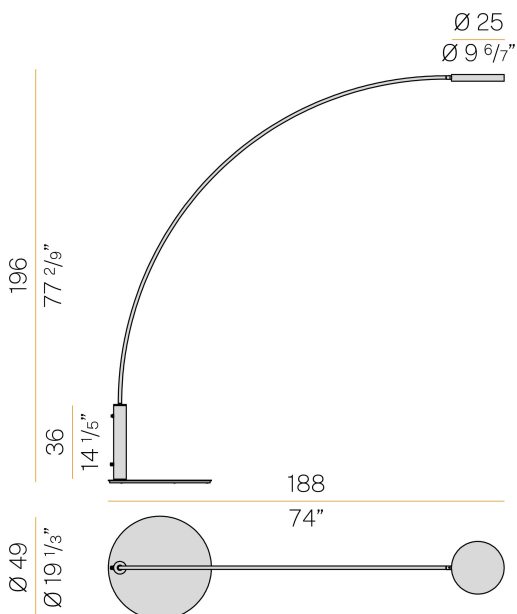

PANZERI

Dip

220-240V AC dimmable (Push DIM)

ET08434.170.0527

● micaceous grey

Data sheet

CODE	ET08434.170.0527
SYSTEM POWER CONSUMPTION	18W
EFFICACY	107.28lm/W
LIGHT SOURCE	LED
COLOUR TEMPERATURE	2700K Ra>90
LIGHT DISTRIBUTION	diffused
POWER SUPPLY	220-240V AC
FREQUENCY	50/60Hz
ELECTRICAL CONFIGURATION	dimmable (Push DIM)
DRIVER	integrated included
NOMINAL LUMINOUS FLUX	3013lm
LUMEN OUTPUT	1931lm
EFFICIENCY	64.1%
WEIGHT	20,00 Kg
PROTECTION DEGREE	IP65
COLOUR TOLLERANCES	SDCM 3
PACKING DIMENSIONS	0,0 x 0,0 x 0,0 cm

Floor lighting fixture for exteriors, with direct or indirect light emission. Circular bearing base in metal, with polyacrylic paint. Calendered steel tube stem, with polyacrylic paint. Die-cast aluminum emitting head with polyacrylic paint in corten, olive textured green, soft textured white and micaceous grey. UV technology screen-printed diffuser, made of opal polycarbonate.

Technical drawing

Polar diagram