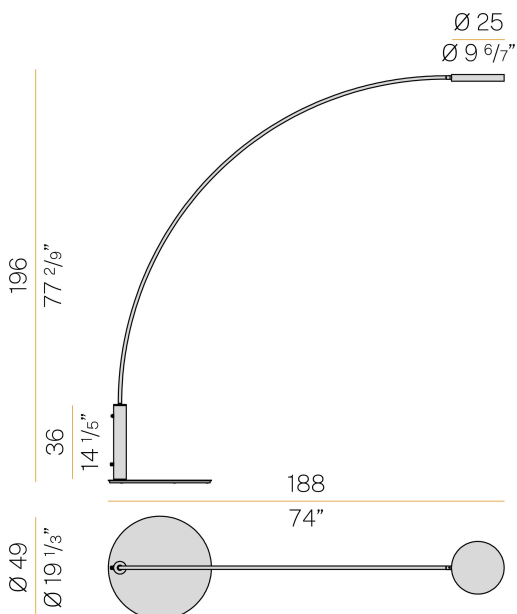

PANZERI

Dip

220-240V AC dimmable (Push DIM)

ET08428.170.0527

 textured soft white

Data sheet

CODE	ET08428.170.0527
SYSTEM POWER CONSUMPTION	18W
EFFICACY	107.28lm/W
LIGHT SOURCE	LED
COLOUR TEMPERATURE	2700K Ra>90
LIGHT DISTRIBUTION	diffused
POWER SUPPLY	220-240V AC
FREQUENCY	50/60Hz
ELECTRICAL CONFIGURATION	dimmable (Push DIM)
DRIVER	integrated included
NOMINAL LUMINOUS FLUX	3013lm
LUMEN OUTPUT	1931lm
EFFICIENCY	64.1%
WEIGHT	20,00 Kg
PROTECTION DEGREE	IP65
COLOUR TOLLERANCES	SDCM 3
PACKING DIMENSIONS	0,0 x 0,0 x 0,0 cm

Floor lighting fixture for exteriors, with direct or indirect light emission. Circular bearing base in metal, with polyacrylic paint. Calendered steel tube stem, with polyacrylic paint. Die-cast aluminum emitting head with polyacrylic paint in corten, olive textured green, soft textured white and micaceous grey. UV technology screen-printed diffuser, made of opal polycarbonate.

Technical drawing

Polar diagram