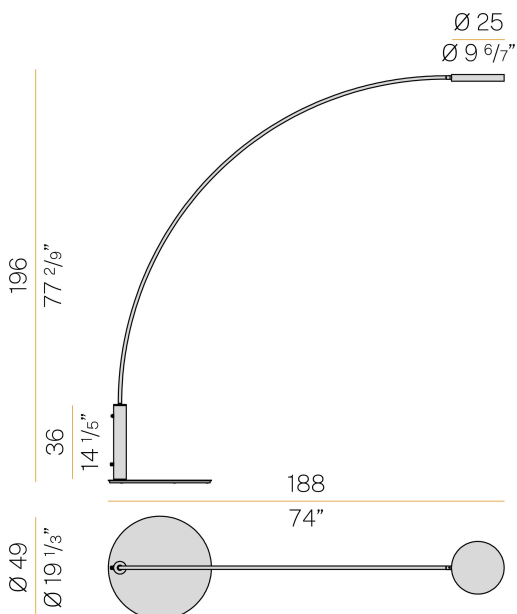

### Data sheet

CODE	ET08427.170.0527
SYSTEM POWER CONSUMPTION	18W
EFFICACY	107.28lm/W
LIGHT SOURCE	LED
COLOUR TEMPERATURE	2700K Ra>90
LIGHT DISTRIBUTION	diffused
POWER SUPPLY	220-240V AC
FREQUENCY	50/60Hz
ELECTRICAL CONFIGURATION	dimmable (Push DIM)
DRIVER	integrated included
NOMINAL LUMINOUS FLUX	3013lm
LUMEN OUTPUT	1931lm
EFFICIENCY	64.1%
WEIGHT	20,00 Kg
PROTECTION DEGREE	IP65
COLOUR TOLLERANCES	SDCM 3
PACKING DIMENSIONS	0,0 x 0,0 x 0,0 cm

### Polar diagram