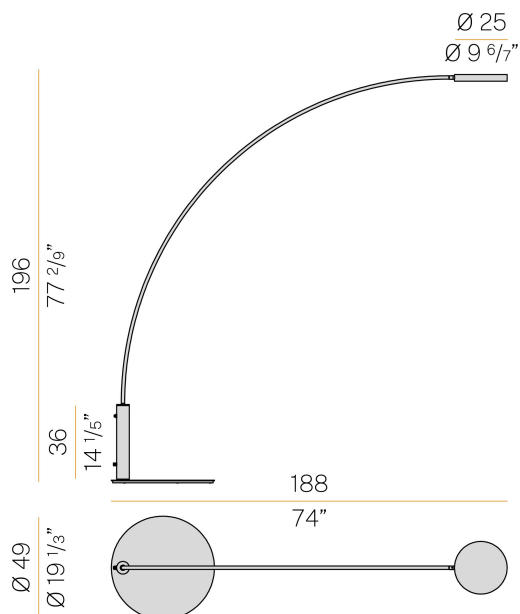

PANZERI

Dip

220-240V AC dimmable (Push DIM)

ET08416.170.0527

Data sheet

CODE	ET08416.170.0527
SYSTEM POWER CONSUMPTION	18W
EFFICACY	107.28lm/W
LIGHT SOURCE	LED
COLOUR TEMPERATURE	2700K Ra>90
LIGHT DISTRIBUTION	diffused
POWER SUPPLY	220-240V AC
FREQUENCY	50/60Hz
ELECTRICAL CONFIGURATION	dimmable (Push DIM)
DRIVER	integrated included
NOMINAL LUMINOUS FLUX	3013lm
LUMEN OUTPUT	1931lm
EFFICIENCY	64.1%
WEIGHT	20,00 Kg
PROTECTION DEGREE	IP65
COLOUR TOLLERANCES	SDCM 3
PACKING DIMENSIONS	0,0 x 0,0 x 0,0 cm

Floor lighting fixture for exteriors, with direct or indirect light emission. Circular bearing base in metal, with polyacrylic paint. Calendered steel tube stem, with polyacrylic paint. Die-cast aluminum emitting head with polyacrylic paint in corten, olive textured green, soft textured white and micaceous grey. UV technology screen-printed diffuser, made of opal polycarbonate.

Technical drawing

Polar diagram