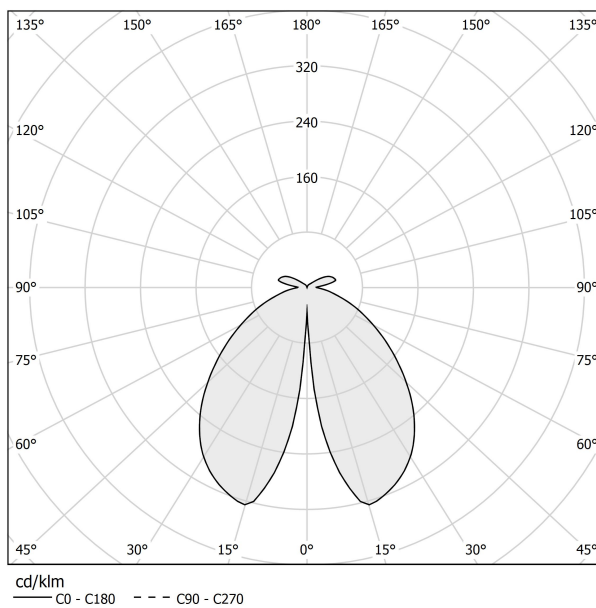

### Data sheet

CODE	ET04845.095.0201
SYSTEM POWER CONSUMPTION	8W
EFFICACY	74.25lm/W
LIGHT SOURCE	LED
LIGHT SOURCE LIFETIME	L80 (B20) 80.000h
COLOUR TEMPERATURE	2700K Ra>80
LIGHT DISTRIBUTION	diffused
POWER SUPPLY	220-240V AC
FREQUENCY	50/60Hz
ELECTRICAL CONFIGURATION	ON-OFF
DRIVER	integrated included
NOMINAL LUMINOUS FLUX	930lm
LUMEN OUTPUT	594lm
EFFICIENCY	63.9%
WEIGHT	3,82 Kg
PROTECTION DEGREE	IP65
COLOUR TOLLERANCES	SDCM 3
SHOCK RESISTANCE RATING	IK06
PACKING DIMENSIONS	28,0 x 102,0 x 30,0 cm

### Technical drawing

### Polar diagram