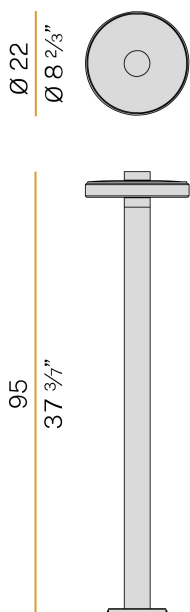

## Venexia

220-240V AC ON-OFF  
ET04845.095.0201

 wood/mat brass

DIRECT  
LIGHT

### Data sheet

CODE	ET04845.095.0201
SYSTEM POWER CONSUMPTION	8W
EFFICACY	74.25lm/W
LIGHT SOURCE	LED
LIGHT SOURCE LIFETIME	L80 (B20) 80.000h
COLOUR TEMPERATURE	2700K Ra>80
LIGHT DISTRIBUTION	diffused
POWER SUPPLY	220-240V AC
FREQUENCY	50/60Hz
ELECTRICAL CONFIGURATION	ON-OFF
DRIVER	integrated included
NOMINAL LUMINOUS FLUX	930lm
LUMEN OUTPUT	594lm
EFFICIENCY	63.9%
WEIGHT	3,82 Kg
PROTECTION DEGREE	IP65
COLOUR TOLLERANCES	SDCM 3
SHOCK RESISTANCE RATING	IK06
PACKING DIMENSIONS	28,0 x 102,0 x 30,0 cm

Floor lighting fixture for outdoor spaces, with direct light emission.  
Galvanized sheet metal bracket for floor installation.  
Turned aluminium base in corten, micaceous grey or mat brass polyacrylic paint.  
Body in aluminium tube in corten or micaceous grey polyacrylic paint, or with wood finish coating.  
Turned aluminium structure in corten, micaceous grey or mat brass polyacrylic paint.  
Transparent silicone gaskets.  
Screen in partially mat cast glass.  
Turned aluminium closing disk in corten, micaceous grey or mat brass polyacrylic paint.  
Nickelled brass M12 cable gland.  
Stainless steel screws.  
Equipped with neoprene power cable.

### Technical drawing