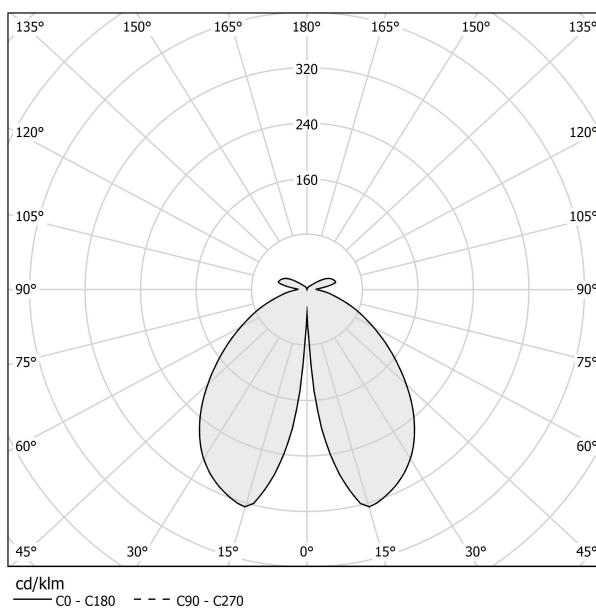

### Data sheet

CODE	ET04845.095.0201
SYSTEM POWER CONSUMPTION	8W
EFFICACY	74.25lm/W
LIGHT SOURCE	LED
LIGHT SOURCE LIFETIME	L80 (B20) 80.000h
COLOUR TEMPERATURE	2700K Ra>80
LIGHT DISTRIBUTION	diffused
POWER SUPPLY	220-240V AC
FREQUENCY	50/60Hz
ELECTRICAL CONFIGURATION	ON-OFF
DRIVER	integrated included
NOMINAL LUMINOUS FLUX	930lm
LUMEN OUTPUT	594lm
EFFICIENCY	63.9%
WEIGHT	3,82 Kg
PROTECTION DEGREE	IP65
COLOUR TOLLERANCES	SDCM 3
SHOCK RESISTANCE RATING	IK06
PACKING DIMENSIONS	28,0 x 102,0 x 30,0 cm

### Technical drawing

### Polar diagram