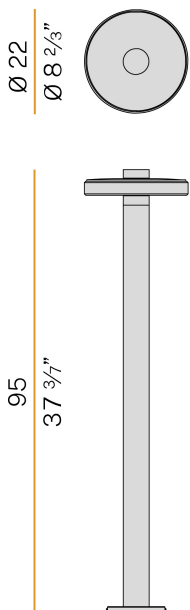

PANZERI

Venexia

220-240V AC ON-OFF
ET04845.095.0201

 wood/mat brass

Data sheet

CODE	ET04845.095.0201
SYSTEM POWER CONSUMPTION	8W
EFFICACY	74.25lm/W
LIGHT SOURCE	LED
LIGHT SOURCE LIFETIME	L80 (B20) 80.000h
COLOUR TEMPERATURE	2700K Ra>80
LIGHT DISTRIBUTION	diffused
POWER SUPPLY	220-240V AC
FREQUENCY	50/60Hz
ELECTRICAL CONFIGURATION	ON-OFF
DRIVER	integrated included
NOMINAL LUMINOUS FLUX	930lm
LUMEN OUTPUT	594lm
EFFICIENCY	63.9%
WEIGHT	3,82 Kg
PROTECTION DEGREE	IP65
COLOUR TOLLERANCES	SDCM 3
SHOCK RESISTANCE RATING	IK06
PACKING DIMENSIONS	28,0 x 102,0 x 30,0 cm

Floor lighting fixture for outdoor spaces, with direct light emission.
Galvanized sheet metal bracket for floor installation.
Turned aluminium base in corten, micaceous grey or mat brass polyacrylic paint.
Body in aluminium tube in corten or micaceous grey polyacrylic paint, or with wood finish coating.
Turned aluminium structure in corten, micaceous grey or mat brass polyacrylic paint.
Transparent silicone gaskets.
Screen in partially mat cast glass.
Turned aluminium closing disk in corten, micaceous grey or mat brass polyacrylic paint.
Nickelled brass M12 cable gland.
Stainless steel screws.
Equipped with neoprene power cable.

Technical drawing

Polar diagram

PANZERI

Venexia

Accessories / fixing

YTF04800.012

Anchor bolts for ground fixing.