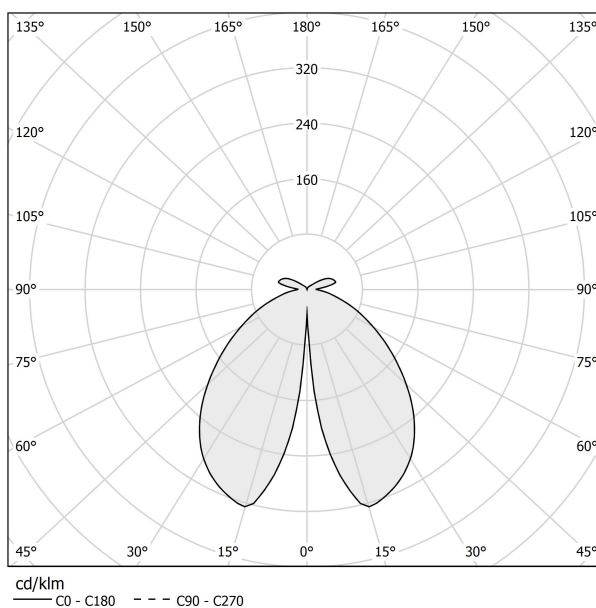

Polar diagram