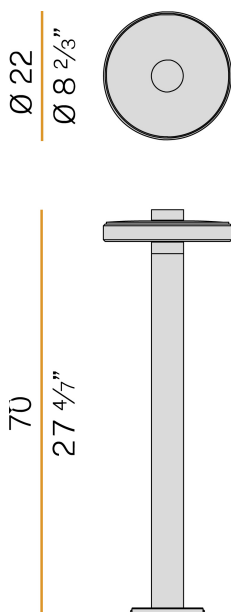

PANZERI

Venexia

220-240V AC ON-OFF
ET04845.070.0201

 wood/mat brass

DIRECT
LIGHT

Data sheet

CODE	ET04845.070.0201
SYSTEM POWER CONSUMPTION	8W
EFFICACY	74.25lm/W
LIGHT SOURCE	LED
LIGHT SOURCE LIFETIME	L80 (B20) 80.000h
COLOUR TEMPERATURE	2700K Ra>80
LIGHT DISTRIBUTION	diffused
POWER SUPPLY	220-240V AC
FREQUENCY	50/60Hz
ELECTRICAL CONFIGURATION	ON-OFF
DRIVER	integrated included
NOMINAL LUMINOUS FLUX	930lm
LUMEN OUTPUT	594lm
EFFICIENCY	63.9%
WEIGHT	3.70 Kg
PROTECTION DEGREE	IP65
COLOUR TOLLERANCES	SDCM 3
SHOCK RESISTANCE RATING	IK06
PACKING DIMENSIONS	28,0 x 77,0 x 30,0 cm

Floor lighting fixture for outdoor spaces, with direct light emission.
Galvanized sheet metal bracket for floor installation.
Turned aluminium base in corten, micaceous grey or mat brass polyacrylic paint.
Body in aluminium tube in corten or micaceous grey polyacrylic paint, or with wood finish coating.
Turned aluminium structure in corten, micaceous grey or mat brass polyacrylic paint.
Transparent silicone gaskets.
Screen in partially mat cast glass.
Turned aluminium closing disk in corten, micaceous grey or mat brass polyacrylic paint.
Nickelled brass M12 cable gland.
Stainless steel screws.
Equipped with neoprene power cable.

Technical drawing

Polar diagram

PANZERI

Venexia

Accessories / fixing

YTF04800.012

Anchor bolts for ground fixing.