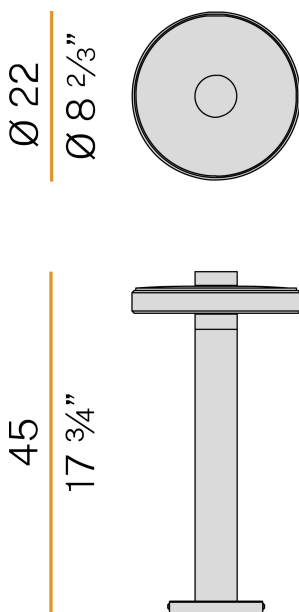

### Data sheet

CODE	ET04845.045.0201
SYSTEM POWER CONSUMPTION	8W
EFFICACY	74.25lm/W
LIGHT SOURCE	LED
LIGHT SOURCE LIFETIME	L80 (B20) 80.000h
COLOUR TEMPERATURE	2700K Ra>80
LIGHT DISTRIBUTION	diffused
POWER SUPPLY	220-240V AC
FREQUENCY	50/60Hz
ELECTRICAL CONFIGURATION	ON-OFF
DRIVER	integrated included
NOMINAL LUMINOUS FLUX	930lm
LUMEN OUTPUT	594lm
EFFICIENCY	63.9%
WEIGHT	3.43 Kg
PROTECTION DEGREE	IP65
COLOUR TOLLERANCES	SDCM 3
SHOCK RESISTANCE RATING	IK06
PACKING DIMENSIONS	27,0 x 27,0 x 56,0 cm

### Technical drawing