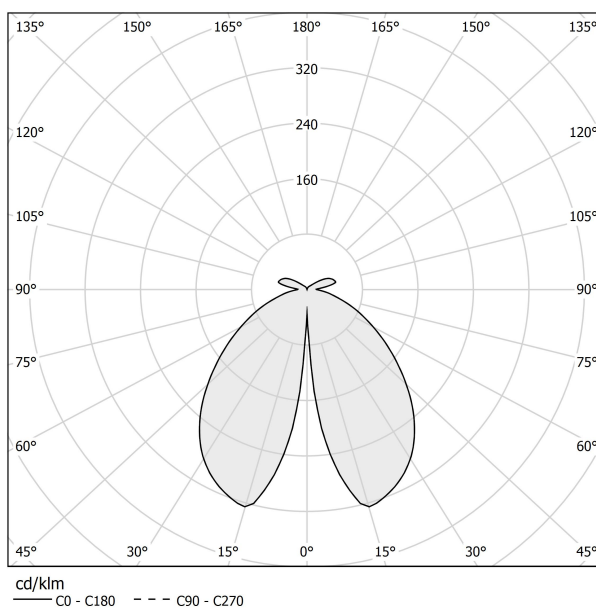

### Data sheet

CODE	ET04845.045.0201
SYSTEM POWER CONSUMPTION	8W
EFFICACY	74.25lm/W
LIGHT SOURCE	LED
LIGHT SOURCE LIFETIME	L80 (B20) 80.000h
COLOUR TEMPERATURE	2700K Ra>80
LIGHT DISTRIBUTION	diffused
POWER SUPPLY	220-240V AC
FREQUENCY	50/60Hz
ELECTRICAL CONFIGURATION	ON-OFF
DRIVER	integrated included
NOMINAL LUMINOUS FLUX	930lm
LUMEN OUTPUT	594lm
EFFICIENCY	63.9%
WEIGHT	3.43 Kg
PROTECTION DEGREE	IP65
COLOUR TOLLERANCES	SDCM 3
SHOCK RESISTANCE RATING	IK06
PACKING DIMENSIONS	27,0 x 27,0 x 56,0 cm

### Technical drawing

### Polar diagram