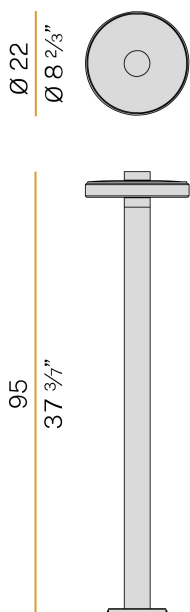

PANZERI

Venexia

220-240V AC ON-OFF
ET04834.095.0201

● micaceous grey

Data sheet

CODE	ET04834.095.0201
SYSTEM POWER CONSUMPTION	8W
EFFICACY	74.25lm/W
LIGHT SOURCE	LED
LIGHT SOURCE LIFETIME	L80 (B20) 80.000h
COLOUR TEMPERATURE	2700K Ra>80
LIGHT DISTRIBUTION	diffused
POWER SUPPLY	220-240V AC
FREQUENCY	50/60Hz
ELECTRICAL CONFIGURATION	ON-OFF
DRIVER	integrated included
NOMINAL LUMINOUS FLUX	930lm
LUMEN OUTPUT	594lm
EFFICIENCY	63.9%
WEIGHT	3,82 Kg
PROTECTION DEGREE	IP65
COLOUR TOLLERANCES	SDCM 3
SHOCK RESISTANCE RATING	IK06
PACKING DIMENSIONS	28,0 x 102,0 x 30,0 cm

Floor lighting fixture for outdoor spaces, with direct light emission.
Galvanized sheet metal bracket for floor installation.
Turned aluminium base in corten, micaceous grey or mat brass polyacrylic paint.
Body in aluminium tube in corten or micaceous grey polyacrylic paint, or with wood finish coating.
Turned aluminium structure in corten, micaceous grey or mat brass polyacrylic paint.
Transparent silicone gaskets.
Screen in partially mat cast glass.
Turned aluminium closing disk in corten, micaceous grey or mat brass polyacrylic paint.
Nickelled brass M12 cable gland.
Stainless steel screws.
Equipped with neoprene power cable.

Technical drawing

Polar diagram

PANZERI

Venexia

Accessories / fixing

YTF04800.012

Anchor bolts for ground fixing.