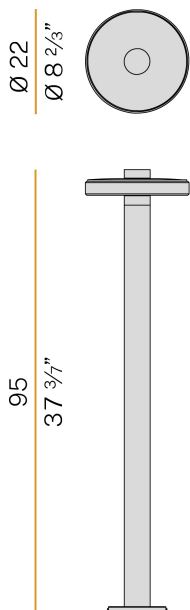

## Venexia

220-240V AC ON-OFF  
ET04834.095.0201

● micaceous grey

### Data sheet

CODE	ET04834.095.0201
SYSTEM POWER CONSUMPTION	8W
EFFICACY	74.25lm/W
LIGHT SOURCE	LED
LIGHT SOURCE LIFETIME	L80 (B20) 80.000h
COLOUR TEMPERATURE	2700K Ra>80
LIGHT DISTRIBUTION	diffused
POWER SUPPLY	220-240V AC
FREQUENCY	50/60Hz
ELECTRICAL CONFIGURATION	ON-OFF
DRIVER	integrated included
NOMINAL LUMINOUS FLUX	930lm
LUMEN OUTPUT	594lm
EFFICIENCY	63.9%
WEIGHT	3,82 Kg
PROTECTION DEGREE	IP65
COLOUR TOLLERANCES	SDCM 3
SHOCK RESISTANCE RATING	IK06
PACKING DIMENSIONS	28,0 x 102,0 x 30,0 cm

Floor lighting fixture for outdoor spaces, with direct light emission.  
Galvanized sheet metal bracket for floor installation.  
Turned aluminium base in corten, micaceous grey or mat brass polyacrylic paint.  
Body in aluminium tube in corten or micaceous grey polyacrylic paint, or with wood finish coating.  
Turned aluminium structure in corten, micaceous grey or mat brass polyacrylic paint.  
Transparent silicone gaskets.  
Screen in partially mat cast glass.  
Turned aluminium closing disk in corten, micaceous grey or mat brass polyacrylic paint.  
Nickelled brass M12 cable gland.  
Stainless steel screws.  
Equipped with neoprene power cable.

### Technical drawing