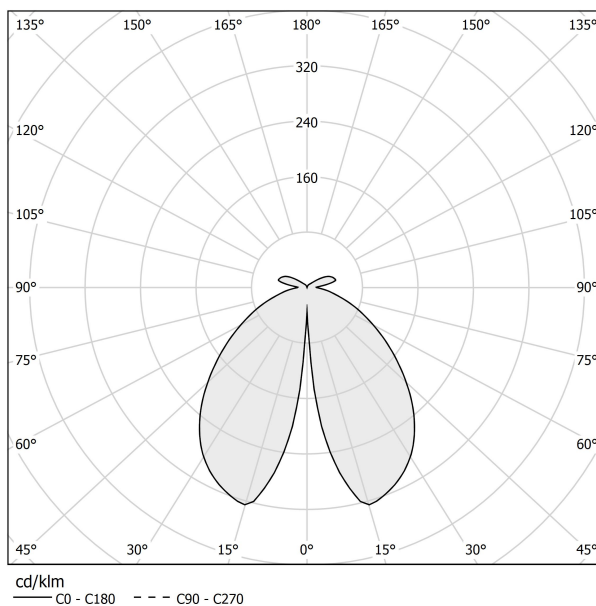

### Data sheet

CODE	ET04834.095.0201
SYSTEM POWER CONSUMPTION	8W
EFFICACY	74.25lm/W
LIGHT SOURCE	LED
LIGHT SOURCE LIFETIME	L80 (B20) 80.000h
COLOUR TEMPERATURE	2700K Ra>80
LIGHT DISTRIBUTION	diffused
POWER SUPPLY	220-240V AC
FREQUENCY	50/60Hz
ELECTRICAL CONFIGURATION	ON-OFF
DRIVER	integrated included
NOMINAL LUMINOUS FLUX	930lm
LUMEN OUTPUT	594lm
EFFICIENCY	63.9%
WEIGHT	3,82 Kg
PROTECTION DEGREE	IP65
COLOUR TOLLERANCES	SDCM 3
SHOCK RESISTANCE RATING	IK06
PACKING DIMENSIONS	28,0 x 102,0 x 30,0 cm

### Technical drawing

### Polar diagram