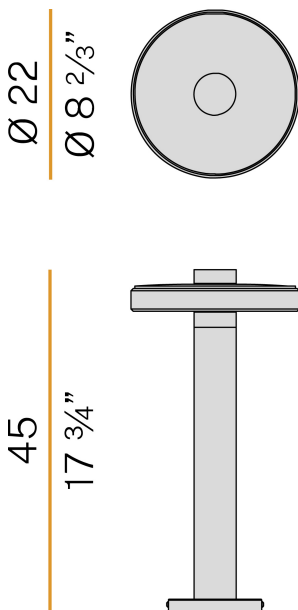

### Data sheet

CODE	ET04834.045.0201
SYSTEM POWER CONSUMPTION	8W
EFFICACY	74.25lm/W
LIGHT SOURCE	LED
LIGHT SOURCE LIFETIME	L80 (B20) 80.000h
COLOUR TEMPERATURE	2700K Ra>80
LIGHT DISTRIBUTION	diffused
POWER SUPPLY	220-240V AC
FREQUENCY	50/60Hz
ELECTRICAL CONFIGURATION	ON-OFF
DRIVER	integrated included
NOMINAL LUMINOUS FLUX	930lm
LUMEN OUTPUT	594lm
EFFICIENCY	63.9%
WEIGHT	3.43 Kg
PROTECTION DEGREE	IP65
COLOUR TOLLERANCES	SDCM 3
SHOCK RESISTANCE RATING	IK06
PACKING DIMENSIONS	27,0 x 27,0 x 56,0 cm

### Technical drawing