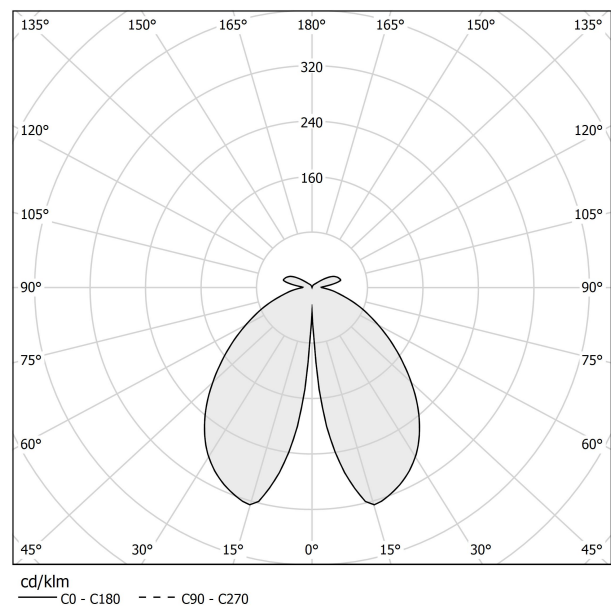

### Data sheet

CODE	ET04834.045.0201
SYSTEM POWER CONSUMPTION	8W
EFFICACY	74.25lm/W
LIGHT SOURCE	LED
LIGHT SOURCE LIFETIME	L80 (B20) 80.000h
COLOUR TEMPERATURE	2700K Ra>80
LIGHT DISTRIBUTION	diffused
POWER SUPPLY	220-240V AC
FREQUENCY	50/60Hz
ELECTRICAL CONFIGURATION	ON-OFF
DRIVER	integrated included
NOMINAL LUMINOUS FLUX	930lm
LUMEN OUTPUT	594lm
EFFICIENCY	63.9%
WEIGHT	3.43 Kg
PROTECTION DEGREE	IP65
COLOUR TOLLERANCES	SDCM 3
SHOCK RESISTANCE RATING	IK06
PACKING DIMENSIONS	27,0 x 27,0 x 56,0 cm

### Technical drawing

### Polar diagram