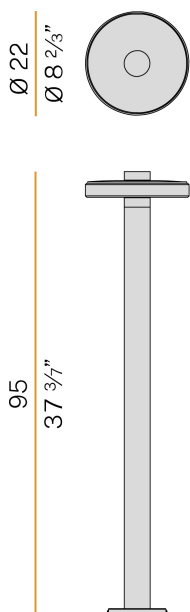

PANZERI

Venexia

220-240V AC ON-OFF
ET04816.095.0201

Data sheet

CODE	ET04816.095.0201
SYSTEM POWER CONSUMPTION	8W
EFFICACY	74.25lm/W
LIGHT SOURCE	LED
LIGHT SOURCE LIFETIME	L80 (B20) 80.000h
COLOUR TEMPERATURE	2700K Ra>80
LIGHT DISTRIBUTION	diffused
POWER SUPPLY	220-240V AC
FREQUENCY	50/60Hz
ELECTRICAL CONFIGURATION	ON-OFF
DRIVER	integrated included
NOMINAL LUMINOUS FLUX	930lm
LUMEN OUTPUT	594lm
EFFICIENCY	63.9%
WEIGHT	3,82 Kg
PROTECTION DEGREE	IP65
COLOUR TOLLERANCES	SDCM 3
SHOCK RESISTANCE RATING	IK06
PACKING DIMENSIONS	28,0 x 102,0 x 30,0 cm

Floor lighting fixture for outdoor spaces, with direct light emission.
Galvanized sheet metal bracket for floor installation.
Turned aluminium base in corten, micaceous grey or mat brass polyacrylic paint.
Body in aluminium tube in corten or micaceous grey polyacrylic paint, or with wood finish coating.
Turned aluminium structure in corten, micaceous grey or mat brass polyacrylic paint.
Transparent silicone gaskets.
Screen in partially mat cast glass.
Turned aluminium closing disk in corten, micaceous grey or mat brass polyacrylic paint.
Nickelled brass M12 cable gland.
Stainless steel screws.
Equipped with neoprene power cable.

Technical drawing

Polar diagram

PANZERI

Venexia

Accessories / fixing

YTF04800.012

Anchor bolts for ground fixing.