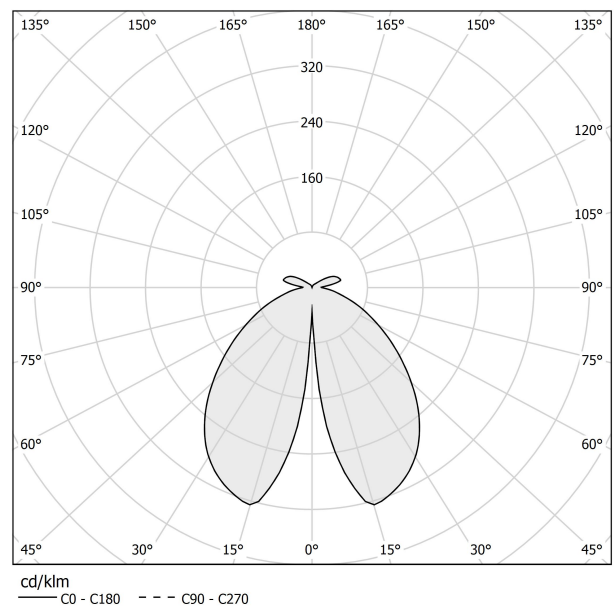

Polar diagram