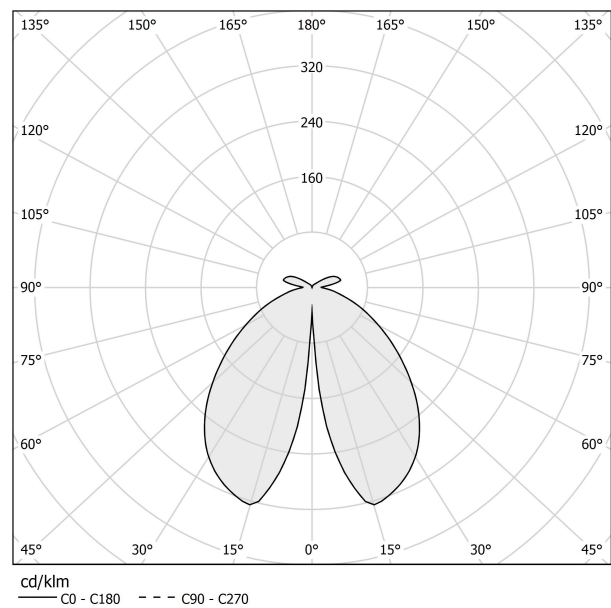

### Data sheet

CODE	ET04816.070.0201
SYSTEM POWER CONSUMPTION	8W
EFFICACY	74.25lm/W
LIGHT SOURCE	LED
LIGHT SOURCE LIFETIME	L80 (B20) 80.000h
COLOUR TEMPERATURE	2700K Ra>80
LIGHT DISTRIBUTION	diffused
POWER SUPPLY	220-240V AC
FREQUENCY	50/60Hz
ELECTRICAL CONFIGURATION	ON-OFF
DRIVER	integrated included
NOMINAL LUMINOUS FLUX	930lm
LUMEN OUTPUT	594lm
EFFICIENCY	63.9%
WEIGHT	3.70 Kg
PROTECTION DEGREE	IP65
COLOUR TOLLERANCES	SDCM 3
SHOCK RESISTANCE RATING	IK06
PACKING DIMENSIONS	28,0 x 77,0 x 30,0 cm

### Technical drawing

### Polar diagram