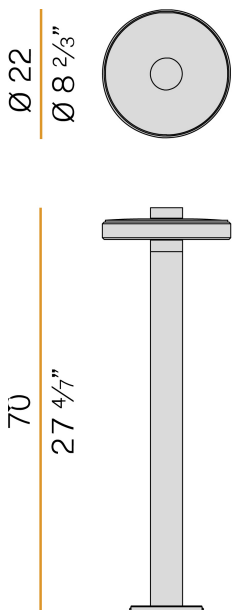

PANZERI

Venexia

220-240V AC ON-OFF
ET04816.070.0201

Data sheet

CODE	ET04816.070.0201
SYSTEM POWER CONSUMPTION	8W
EFFICACY	74.25lm/W
LIGHT SOURCE	LED
LIGHT SOURCE LIFETIME	L80 (B20) 80.000h
COLOUR TEMPERATURE	2700K Ra>80
LIGHT DISTRIBUTION	diffused
POWER SUPPLY	220-240V AC
FREQUENCY	50/60Hz
ELECTRICAL CONFIGURATION	ON-OFF
DRIVER	integrated included
NOMINAL LUMINOUS FLUX	930lm
LUMEN OUTPUT	594lm
EFFICIENCY	63.9%
WEIGHT	3.70 Kg
PROTECTION DEGREE	IP65
COLOUR TOLLERANCES	SDCM 3
SHOCK RESISTANCE RATING	IK06
PACKING DIMENSIONS	28,0 x 77,0 x 30,0 cm

Floor lighting fixture for outdoor spaces, with direct light emission.
Galvanized sheet metal bracket for floor installation.
Turned aluminium base in corten, micaceous grey or mat brass polyacrylic paint.
Body in aluminium tube in corten or micaceous grey polyacrylic paint, or with wood finish coating.
Turned aluminium structure in corten, micaceous grey or mat brass polyacrylic paint.
Transparent silicone gaskets.
Screen in partially mat cast glass.
Turned aluminium closing disk in corten, micaceous grey or mat brass polyacrylic paint.
Nickelled brass M12 cable gland.
Stainless steel screws.
Equipped with neoprene power cable.

Technical drawing

Polar diagram

PANZERI

Venexia

Accessories / fixing

YTF04800.012

Anchor bolts for ground fixing.