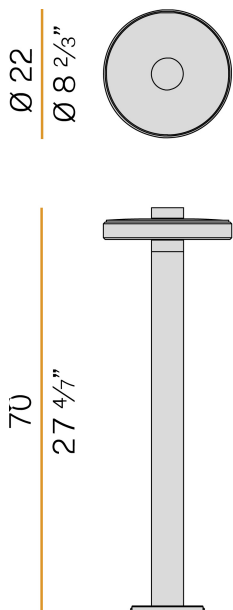

## Venexia

220-240V AC ON-OFF  
ET04816.070.0201

### Data sheet

CODE	ET04816.070.0201
SYSTEM POWER CONSUMPTION	8W
EFFICACY	74.25lm/W
LIGHT SOURCE	LED
LIGHT SOURCE LIFETIME	L80 (B20) 80.000h
COLOUR TEMPERATURE	2700K Ra>80
LIGHT DISTRIBUTION	diffused
POWER SUPPLY	220-240V AC
FREQUENCY	50/60Hz
ELECTRICAL CONFIGURATION	ON-OFF
DRIVER	integrated included
NOMINAL LUMINOUS FLUX	930lm
LUMEN OUTPUT	594lm
EFFICIENCY	63.9%
WEIGHT	3.70 Kg
PROTECTION DEGREE	IP65
COLOUR TOLLERANCES	SDCM 3
SHOCK RESISTANCE RATING	IK06
PACKING DIMENSIONS	28,0 x 77,0 x 30,0 cm

### Technical drawing

### Polar diagram