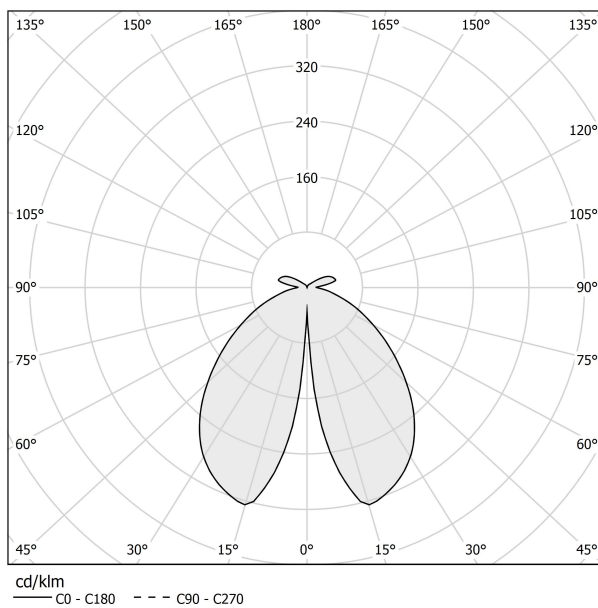

Polar diagram