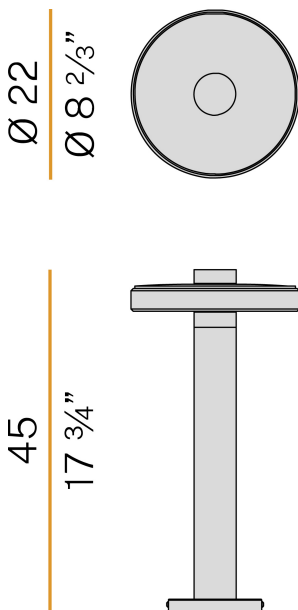

### Data sheet

CODE	ET04816.045.0201
SYSTEM POWER CONSUMPTION	8W
EFFICACY	74.25lm/W
LIGHT SOURCE	LED
LIGHT SOURCE LIFETIME	L80 (B20) 80.000h
COLOUR TEMPERATURE	2700K Ra>80
LIGHT DISTRIBUTION	diffused
POWER SUPPLY	220-240V AC
FREQUENCY	50/60Hz
ELECTRICAL CONFIGURATION	ON-OFF
DRIVER	integrated included
NOMINAL LUMINOUS FLUX	930lm
LUMEN OUTPUT	594lm
EFFICIENCY	63.9%
WEIGHT	3.43 Kg
PROTECTION DEGREE	IP65
COLOUR TOLLERANCES	SDCM 3
SHOCK RESISTANCE RATING	IK06
PACKING DIMENSIONS	27,0 x 27,0 x 56,0 cm

### Technical drawing