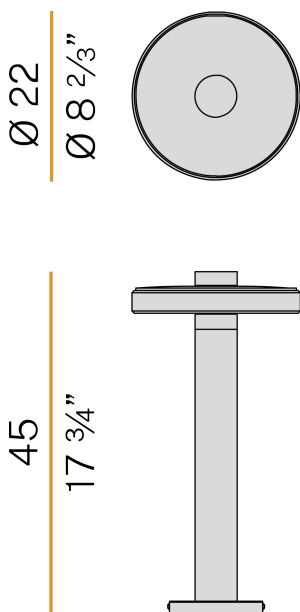

PANZERI

Venexia

220-240V AC ON-OFF
ET04816.045.0201

Data sheet

CODE	ET04816.045.0201
SYSTEM POWER CONSUMPTION	8W
EFFICACY	74.25lm/W
LIGHT SOURCE	LED
LIGHT SOURCE LIFETIME	L80 (B20) 80.000h
COLOUR TEMPERATURE	2700K Ra>80
LIGHT DISTRIBUTION	diffused
POWER SUPPLY	220-240V AC
FREQUENCY	50/60Hz
ELECTRICAL CONFIGURATION	ON-OFF
DRIVER	integrated included
NOMINAL LUMINOUS FLUX	930lm
LUMEN OUTPUT	594lm
EFFICIENCY	63.9%
WEIGHT	3.43 Kg
PROTECTION DEGREE	IP65
COLOUR TOLLERANCES	SDCM 3
SHOCK RESISTANCE RATING	IK06
PACKING DIMENSIONS	27,0 x 27,0 x 56,0 cm

Floor lighting fixture for outdoor spaces, with direct light emission.
Galvanized sheet metal bracket for floor installation.
Turned aluminium base in corten, micaceous grey or mat brass polyacrylic paint.
Body in aluminium tube in corten or micaceous grey polyacrylic paint, or with wood finish coating.
Turned aluminium structure in corten, micaceous grey or mat brass polyacrylic paint.
Transparent silicone gaskets.
Screen in partially mat cast glass.
Turned aluminium closing disk in corten, micaceous grey or mat brass polyacrylic paint.
Nickelled brass M12 cable gland.
Stainless steel screws.
Equipped with neoprene power cable.

Technical drawing

Polar diagram

PANZERI

Venexia

Accessories / fixing

YTF04800.012

Anchor bolts for ground fixing.