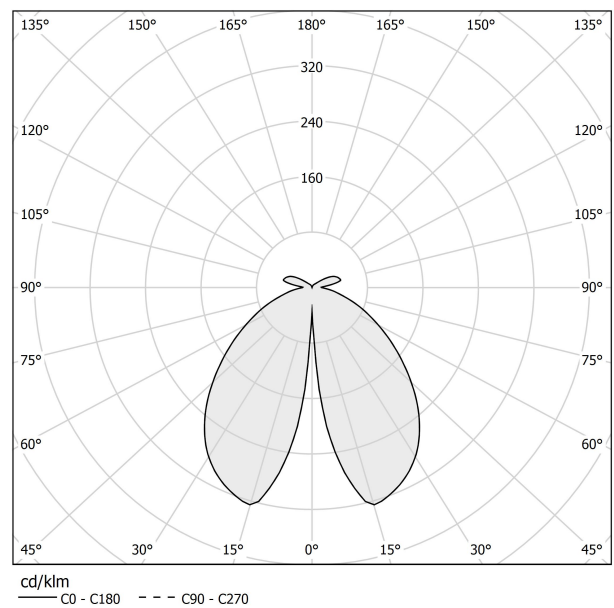

### Data sheet

CODE	ET04816.045.0201
SYSTEM POWER CONSUMPTION	8W
EFFICACY	74.25lm/W
LIGHT SOURCE	LED
LIGHT SOURCE LIFETIME	L80 (B20) 80.000h
COLOUR TEMPERATURE	2700K Ra>80
LIGHT DISTRIBUTION	diffused
POWER SUPPLY	220-240V AC
FREQUENCY	50/60Hz
ELECTRICAL CONFIGURATION	ON-OFF
DRIVER	integrated included
NOMINAL LUMINOUS FLUX	930lm
LUMEN OUTPUT	594lm
EFFICIENCY	63.9%
WEIGHT	3.43 Kg
PROTECTION DEGREE	IP65
COLOUR TOLLERANCES	SDCM 3
SHOCK RESISTANCE RATING	IK06
PACKING DIMENSIONS	27,0 x 27,0 x 56,0 cm

### Technical drawing

### Polar diagram