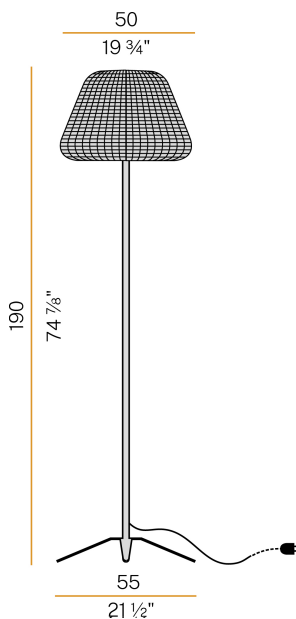

PANZERI

Ralph

220-240V AC

ET04744.050.0000

● metallized brown

Data sheet

CODE	ET04744.050.0000
SYSTEM POWER CONSUMPTION	max 53W
LIGHT SOURCE	LED retrofit / halogen
LIGHT SOURCE KIT	not included
COMPATIBLE SOURCES	LED retrofit bulb E27 (L max 125mm - Ø max 65mm) / max 53W E27
LIGHT DISTRIBUTION	diffused
POWER SUPPLY	220-240V AC
FREQUENCY	50/60Hz
WEIGHT	9,25 Kg
PROTECTION DEGREE	IP65
PACKING DIMENSIONS	0,0 x 0,0 x 0,0 cm

Floor lighting fixture for outdoor spaces, with direct and indirect light emission.
Pickled sheet metal bearing base in polyacrylic paint.
Body in brass tube in polyacrylic paint.
Turned aluminium structure in metallized brown polyacrylic paint.
Integrated switch.
Silicone gasket.
Transparent polycarbonate diffuser.
Lampshade in hand-woven synthetic rattan available in brown.
Nickelled brass M12 cable gland.
Stainless steel screws.
Equipped with a 3m (118,1") long orange polyurethane power cable with plug.

Technical drawing

PANZERI

Ralph

Accessories / fixing

M47 T

Peg for ground fixing for ET047__050.0000.