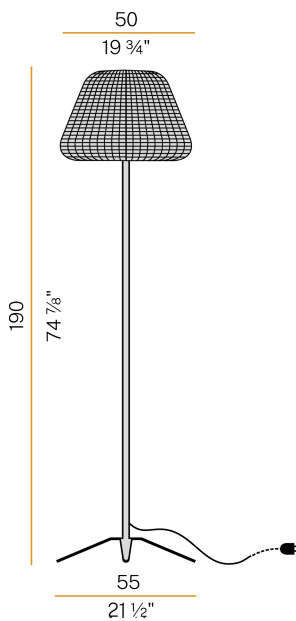

PANZERI

Ralph

220-240V AC

ET04744.050.0000

● metallized brown

Data sheet

CODE	ET04744.050.0000
SYSTEM POWER CONSUMPTION	max 53W
LIGHT SOURCE	LED retrofit / halogen
LIGHT SOURCE KIT	not included
COMPATIBLE SOURCES	LED retrofit bulb E27 (L max 125mm - Ø max 65mm) / max 53W E27
LIGHT DISTRIBUTION	diffused
POWER SUPPLY	220-240V AC
FREQUENCY	50/60Hz
WEIGHT	9,25 Kg
PROTECTION DEGREE	IP65
PACKING DIMENSIONS	0,0 x 0,0 x 0,0 cm

Floor lighting fixture for outdoor spaces, with direct and indirect light emission.
Pickled sheet metal bearing base in polyacrylic paint.
Body in brass tube in polyacrylic paint.
Turned aluminium structure in metallized brown polyacrylic paint.
Integrated switch.
Silicone gasket.
Transparent polycarbonate diffuser.
Lampshade in hand-woven synthetic rattan available in brown.
Nickelled brass M12 cable gland.
Stainless steel screws.
Equipped with a 3m (118,1") long orange polyurethane power cable with plug.

Technical drawing

PANZERI

Ralph

Accessories / fixing

M47 T

Peg for ground fixing for ET047__050.0000.