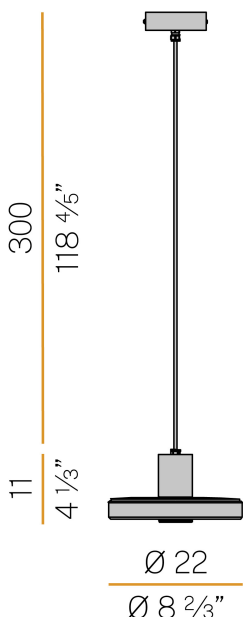

### Data sheet

CODE	EL04834.022.0201
SYSTEM POWER CONSUMPTION	8W
EFFICACY	74.25lm/W
LIGHT SOURCE	LED
LIGHT SOURCE LIFETIME	L80 (B20) 80.000h
COLOUR TEMPERATURE	2700K Ra>80
LIGHT DISTRIBUTION	diffused
POWER SUPPLY	220-240V AC
FREQUENCY	50/60Hz
ELECTRICAL CONFIGURATION	ON-OFF
DRIVER	integrated included
NOMINAL LUMINOUS FLUX	930lm
LUMEN OUTPUT	594lm
EFFICIENCY	63.9%
WEIGHT	3.40 Kg
PROTECTION DEGREE	IP65
COLOUR TOLLERANCES	SDCM 3
SHOCK RESISTANCE RATING	IK06
PACKING DIMENSIONS	27,0 x 35,0 x 22,0 cm

Suspension lighting fixture for indoor or outdoor spaces, with direct light emission. Turned aluminium structure in corten, mat brass or micaceous grey polyacrylic paint. Transparent silicone gaskets. Screen in partially mat cast glass. Aluminium closing disk in polyacrylic paint. Nickelled brass M12 cable gland. Stainless steel screws. 3m (118,7") long suspension and power cable in neoprene. Power canopy with galvanized sheet metal ceiling bracket and die-cast aluminium covering in corten, mat brass or micaceous grey polyacrylic paint.

### Technical drawing